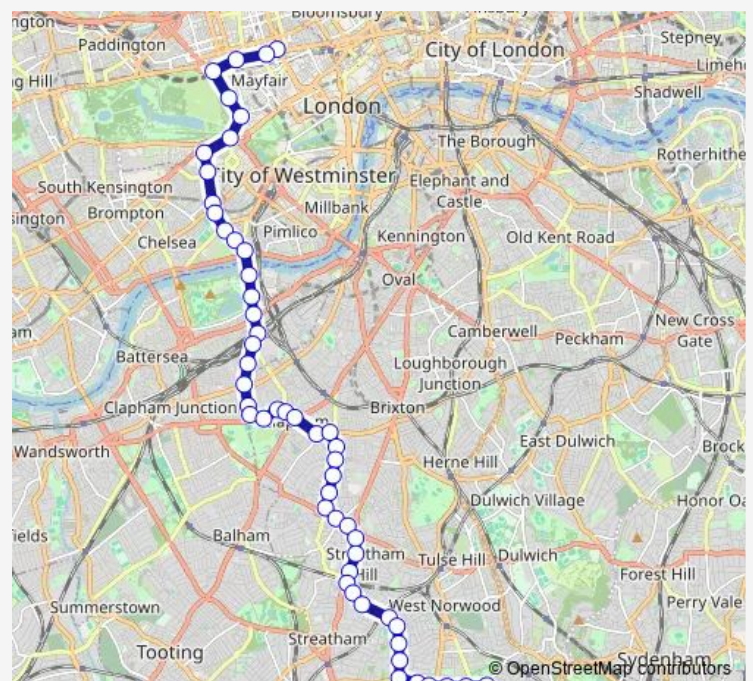

Bus N137 Crystal Palace - Streatham Hill - Clapham Common - Marble Arch - Oxford Circus

[Go to website](#)

Direction

John Princes St /Oxford Circus — Crystal Palace Parade

56 stops

[Open route schedule](#)

John Princes St /Oxford Circus

Oxford Street / John Lewis

Selfridges

Marble Arch Station / Park Lane

Dorchester Hotel

London Hilton Hotel

Hyde Park Corner

Sloane Street / Knightsbridge Station

Pont Street

Sloane Square

Sloane Square Station / Lower Sloane Street

Royal Hospital Chelsea

Ebury Bridge Road / Chelsea Bridge Road

Lister Hospital

Battersea Park / Chelsea Gate

Sopwith Way

Battersea Park Station

Queenstown Road Battersea

Silverthorne Road

Prairie Street

Queenstown Rd / Wandsworth Rd

Route schedule

John Princes St /Oxford Circus — Crystal Palace Parade

Monday 01:05-05:40

Tuesday 01:05-05:40

Wednesday 01:05-05:40

Thursday 01:05-05:40

Friday 01:05-05:40

Saturday 01:05-05:40

Sunday 01:05-05:40

Route info

Direction: John Princes St /Oxford Circus

Stops: 56

Trip Duration: 0 hour 53 min

N137 — Crystal Palace - Streatham Hill - Clapham Common - Marble Arch - Oxford Circus