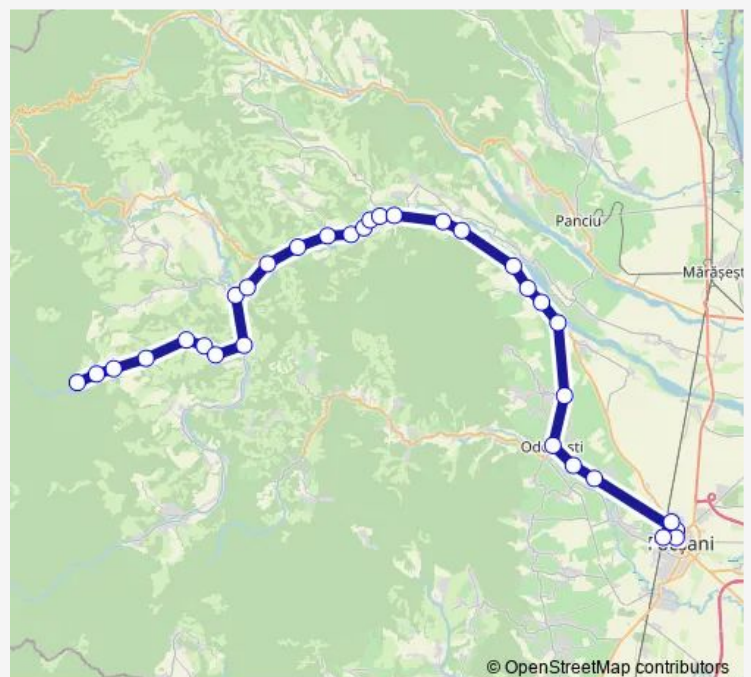

## Route schedule

Bradetu — Autogara Focșani

Monday 05:20-13:05

Tuesday 05:20-13:05

Wednesday 05:20-13:05

Thursday 05:20-13:05

Friday 05:20-13:05

Saturday 05:20-13:05

## Route info

Direction: Bradetu

Stops: 32

Trip Duration: 2 hour 20 min

■ T017 — Traseul 017: Focșani - Odobești - Herăstrău

BusMaps

Gagesti

Găgeti Pod

## Route info

Direction: Autogara Focșani

Stops: 32

Trip Duration: 2 hour 20 min

Podul Nărujii

Pârâul Humii

Nistoreți

Româneți