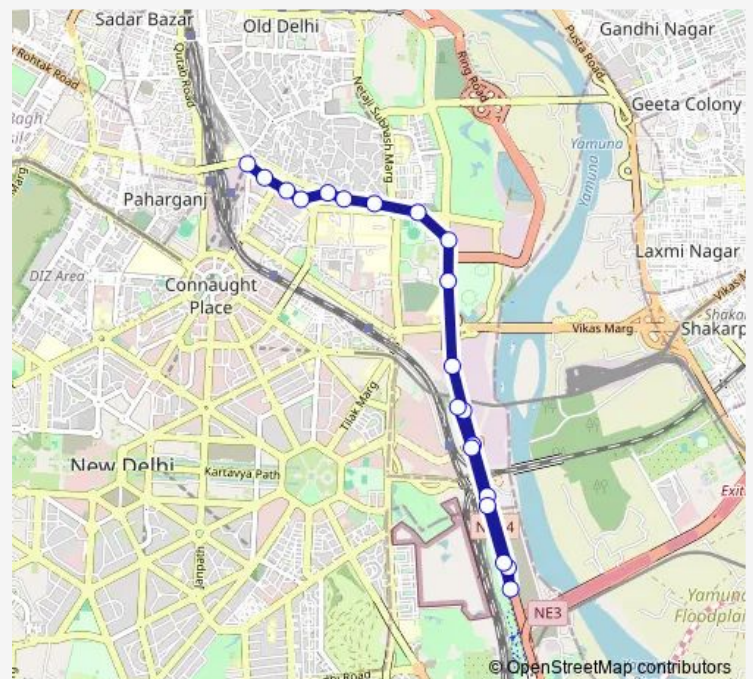

Friday 12:52-23:41

Saturday 12:52-23:41

Sunday 12:52-23:41

Route info

Direction: Kamla Market / Ajmeri Gate

Stops: 20

Trip Duration: 0 hour 35 min

■ 307stlup