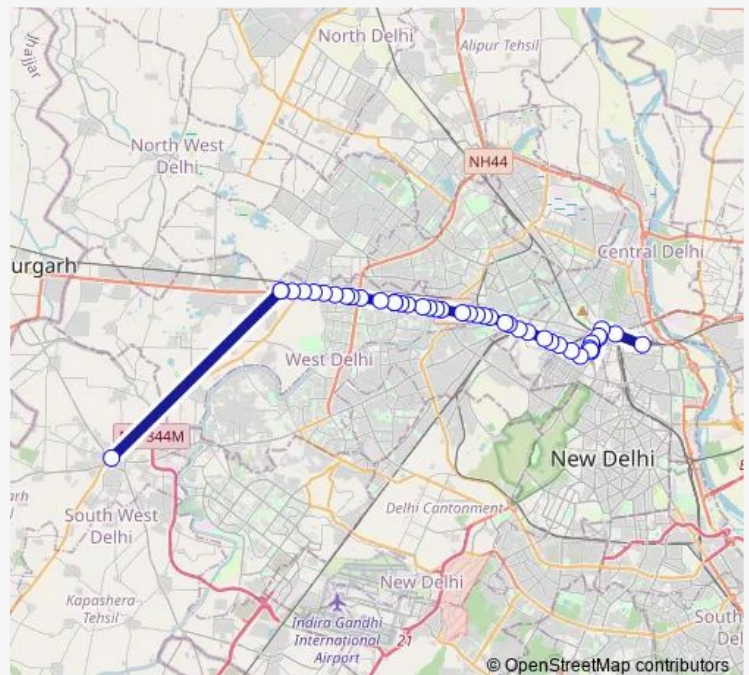

Ashok Park Main

Ram Pura

Jai Dev Park

Route schedule

Old Delhi Railway Station (T) — Najafgarh Nangloi Stand

Monday 02:50-23:05

Tuesday 02:50-23:05

Wednesday 02:50-23:05

Thursday 02:50-23:05

Friday 02:50-23:05

Saturday 02:50-23:05

Sunday 02:50-23:05

Route info

Direction: Old Delhi Railway Station (T)

Stops: 43

Trip Duration: 1 hour 55 min