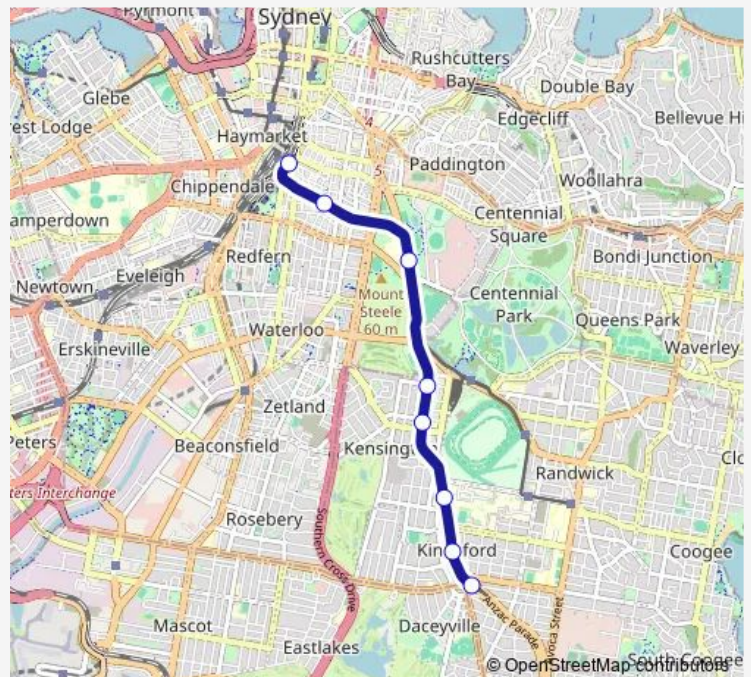

Wansey Road Light Rail

Royal Randwick Light Rail

Moore Park Light Rail

Surry Hills Light Rail

Central Chalmers Street Light Rail

Route schedule

Randwick Light Rail — Central Chalmers Street Light Rail

Monday 16:44

Tuesday 16:44

Wednesday 16:44

Thursday 16:44

Friday 16:44

Saturday —

Sunday —

Route info

Direction: Randwick Light Rail

Stops: 7

Trip Duration: 0 hour 16 min

Lx — LX Special Event Services

## Direction

Central Chalmers Street Light Rail — Randwick Light Rail

7 stops

[Open route schedule](#)

Central Chalmers Street Light Rail

Surry Hills Light Rail

Moore Park Light Rail

Royal Randwick Light Rail