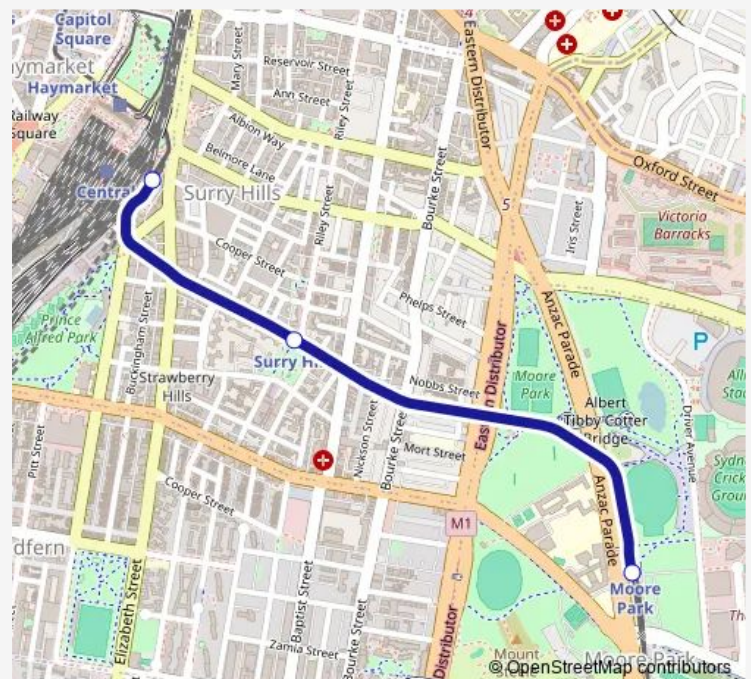

Moore Park Light Rail

Royal Randwick Light Rail

Wansey Road Light Rail

UNSW High Street Light Rail

Randwick Light Rail

Route schedule

Central Chalmers Street Light Rail — Randwick Light Rail

Monday 08:00

Tuesday 08:00

Wednesday 08:00

Thursday 08:00

Friday 08:00

Saturday —

Sunday —

Route info

Direction: Central Chalmers Street Light Rail

Stops: 7

Trip Duration: 0 hour 18 min

■ LX — LX Special Event Services

Direction

Central Chalmers Street Light Rail — Randwick Light Rail

7 stops

[Open route schedule](#)

Central Chalmers Street Light Rail

Route info

Direction: Central Chalmers Street Light Rail

Stops: 8

Trip Duration: 0 hour 18 min

Direction

Moore Park Light Rail — Central Chalmers Street Light Rail

3 stops

[Open route schedule](#)