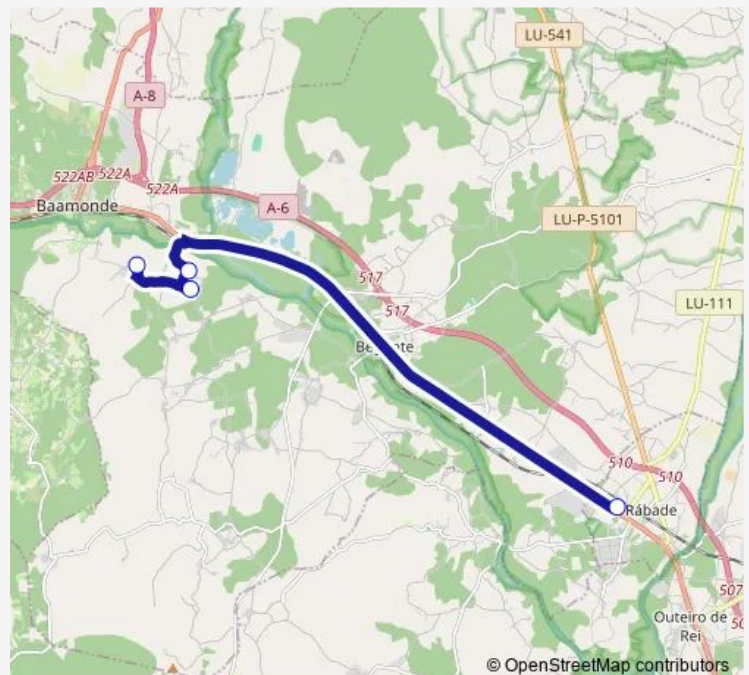

Bus Xg680016 IES R o Mi o-Bocacarreira

[Go to website](#)**Direction**

Bocacarreira — IES R O Mi o

4 stops

[Open route schedule](#)

Bocacarreira

A Bailada

B veda

IES R O Mi o

Route schedule

Bocacarreira — IES R O Mi o

Monday	08:05
Tuesday	08:05
Wednesday	08:05
Thursday	08:05
Friday	08:05
Saturday	—
Sunday	—

Route info

Direction: Bocacarreira

Stops: 4

Trip Duration: 0 hour 15 min

■ Xg680016 — IES R o Mi o-Bocacarreira

BusMaps

Direction

IES RÍO Miño — Bocacarreira

4 stops

[Open route schedule](#)

IES RÍO Miño

Bóveda

A Bailada

Bocacarreira

Route schedule

IES RÍO Miño — Bocacarreira

Monday	15:00
Tuesday	15:00
Wednesday	14:20
Thursday	14:20
Friday	14:20
Saturday	—
Sunday	—

Route info

Direction: IES RÍO Miño

Stops: 4