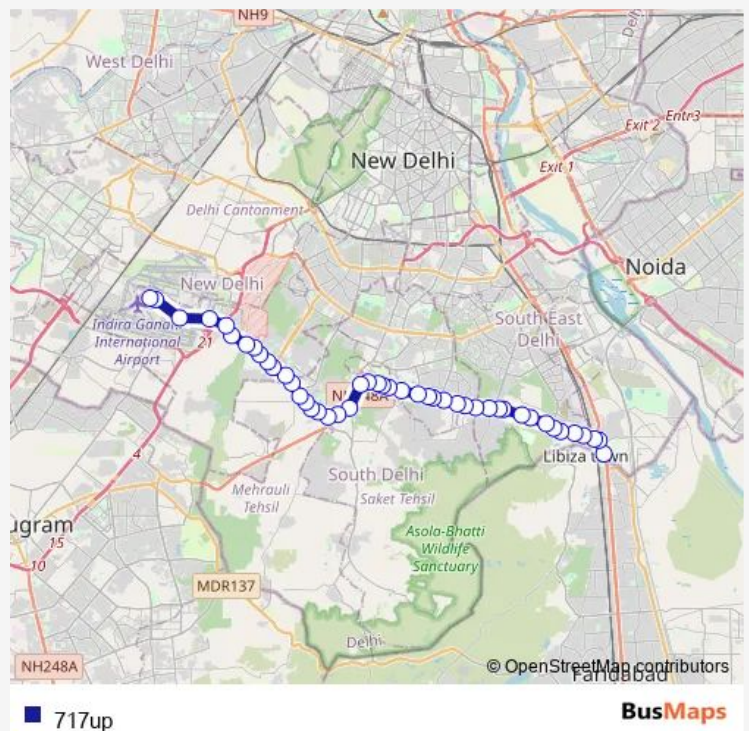

Bus 717up

[Go to website](#)

Direction

Badarpur Border (T) — IGI Airport Terminal 2 (Air India Office)

46 stops

[Open route schedule](#)

Badarpur Border (T)

Jaitpur Crossing

Asian Market

Saket Crossing

Maidan Garhi Crossing (SDM Court)

Route schedule

Badarpur Border (T) — IGI Airport Terminal 2 (Air India Office)

Monday 07:35-21:25

Tuesday 07:35-21:25

Wednesday 07:35-21:25

Thursday 07:35-21:25

Friday 07:35-21:25

Saturday 07:35-21:25

Sunday 07:35-21:25

Route info

Direction: Badarpur Border (T)

Stops: 46

Trip Duration: 1 hour 37 min

717up

Saket Metro Station

Saidulajab

Dhaura Peer

Dhaura Peer / Lado Sarai

Ahinsa Sthal

Qutub Minar Metro Station

Andheria Bagh More