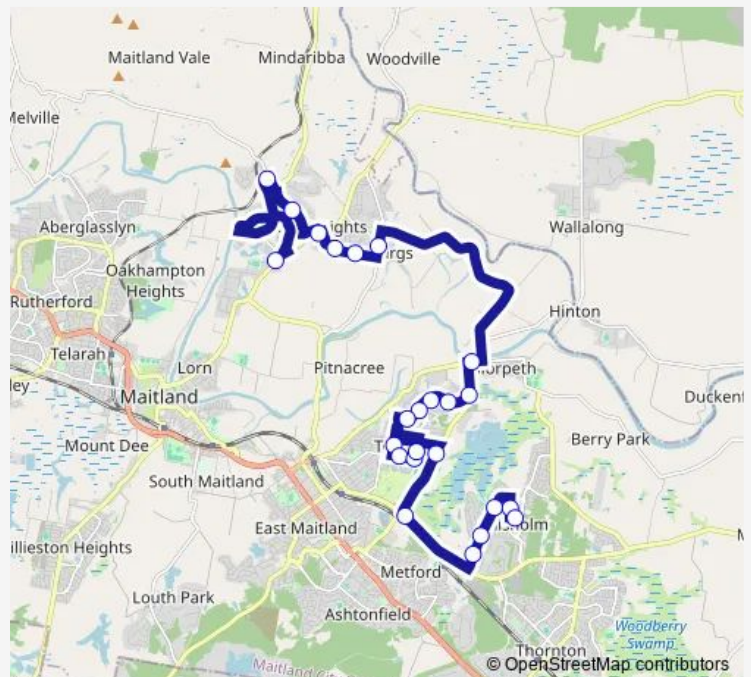

### Direction

Paterson Rd Opp Bolwarra Uniting Church — St Aloysius Primary School, Tigerhawk Dr

24 stops

[Open route schedule](#)

- Paterson Rd Opp Bolwarra Uniting Church
- Bolwarra Park Dr Before Maitland Vale Rd (Hail And Ride)
- Total Rd Before Hilldale Dr (Hail And Ride)
- James St At Patterson Rd
- Corina Av At Dalveen Rd
- Dalveen Rd At Maple Rd
- High St At Largs Av
- Swan St At Green St
- Canterbury Dr At Tank St
- Canterbury Dr Before Stanton Dr
- Canterbury Dr At Chester Pl
- Canterbury Dr Opp Jenna Dr
- Jenna Dr Opp Laurie Dr
- Edward St At Collinson St
- Maize St Opp Foster St
- Maize St Opp Houston Av
- Goldingham St At Collinson St
- Metford Rd Opp Collinson St
- East Maitland War Cemetery, Raymond Terrace Rd
- Harvest Blvd Opp Seasons Cct

### Route schedule

Paterson Rd Opp Bolwarra Uniting Church — St Aloysius Primary School, Tigerhawk Dr

Monday	07:19
Tuesday	07:19
Wednesday	07:19
Thursday	07:19
Friday	07:19
Saturday	—
Sunday	—

### Route info

Direction: Paterson Rd Opp Bolwarra Uniting Church

Stops: 24

Trip Duration: 0 hour 54 min

Harvest Bvd Before Arrowtail St

Dragonfly Dr Before Emperor Pde

St Bede's High School, Heritage Dr

St Aloysius Primary School, Tigerhawk Dr

The schedule is provided in the local timezone. Times with "(+1)" indicate departures on the next day.

PDF file created on 2025-01-16

2024 BusMaps.com - All Rights Reserved