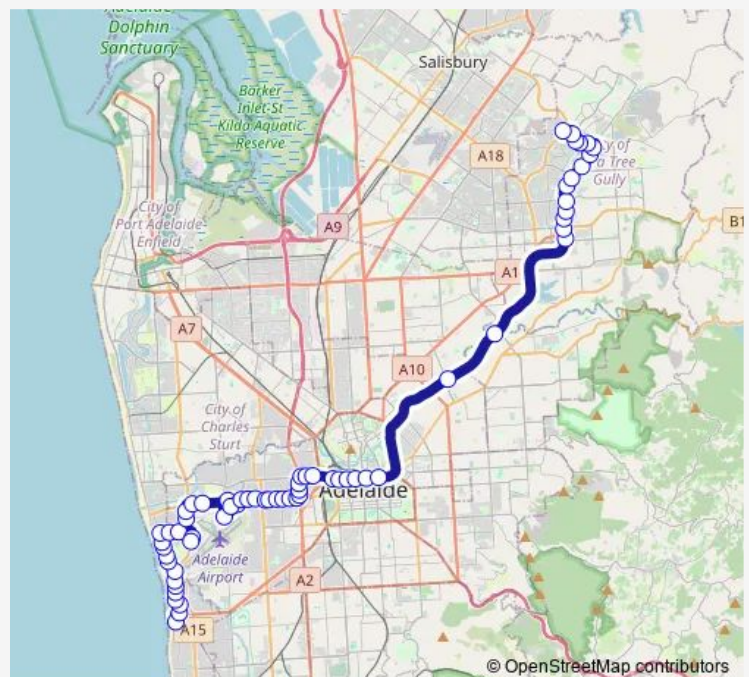

Stop 14B West Beach Rd - North side

Zone B Harbour Town Interchange

Stop 14C Harbour Town - South side

Stop 14 Tapleys Hill Rd - West side

Stop 13 Tapleys Hill Rd - West side

Stop 12 Sir Donald Bradman Dr - North side

Friday 07:01-22:33

Saturday 06:30-22:33

Sunday 06:30-22:33

Route info

Direction: Zone B Glenelg Interchange - West side

Stops: 63

Trip Duration: 1 hour 18 min

J1G — Glenelg to Golden Grove Interchange

Stop 10A Sir Donald Bradman Dr - North side

Stop 9A Hamra Dr - South side

Stop 10 Adelaide Airport

Stop 9B James Schofield Dr - North side

Stop 8A Sir Donald Bradman Dr - North side

Stop 8 Sir Donald Bradman Dr - North side

Stop 5B Sir Donald Bradman Dr - North side

Stop 5A Sir Donald Bradman Dr - North side

Stop 5 South Rd - West side

Stop 4A South Rd - West side

Stop 4 South Rd - West side

Stop 3 Henley Beach Rd - North side