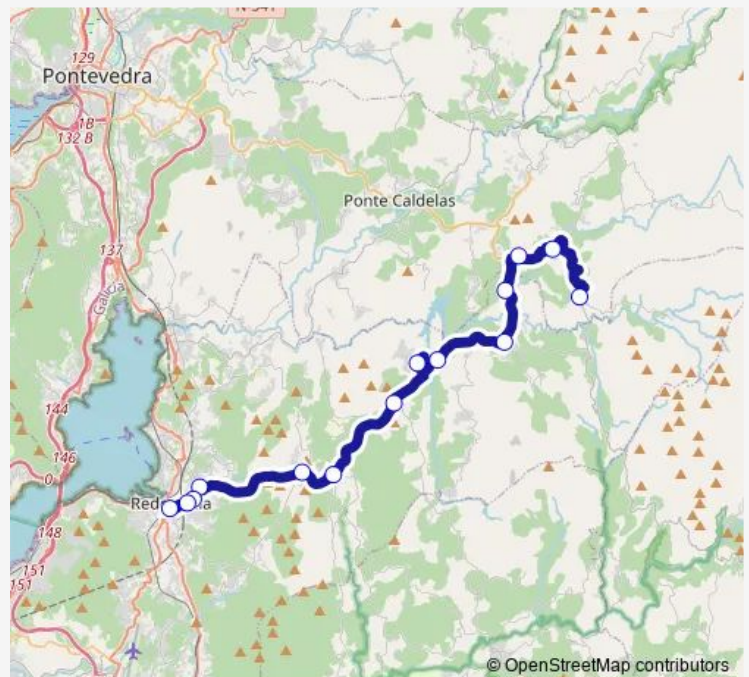

### Route schedule

Redondela (A Farola) — Cruceiro

Monday —

Tuesday —

Wednesday —

Thursday 12:30

Friday 12:30

Saturday —

### Route info

Direction: Redondela (A Farola)

Stops: 14

Trip Duration: 0 hour 45 min

Xg624021 — Cruceiro-Redondela (Feira Redondela)

## Direction

Cruceiro — Redondela (A Farola)

14 stops

[Open route schedule](#)

Cruceiro

Gaxate

Forzáns

Vilán

## Route schedule

Cruceiro — Redondela (A Farola)

Monday	—
Tuesday	—
Wednesday	—
Thursday	09:30
Friday	09:30
Saturday	—
Sunday	—