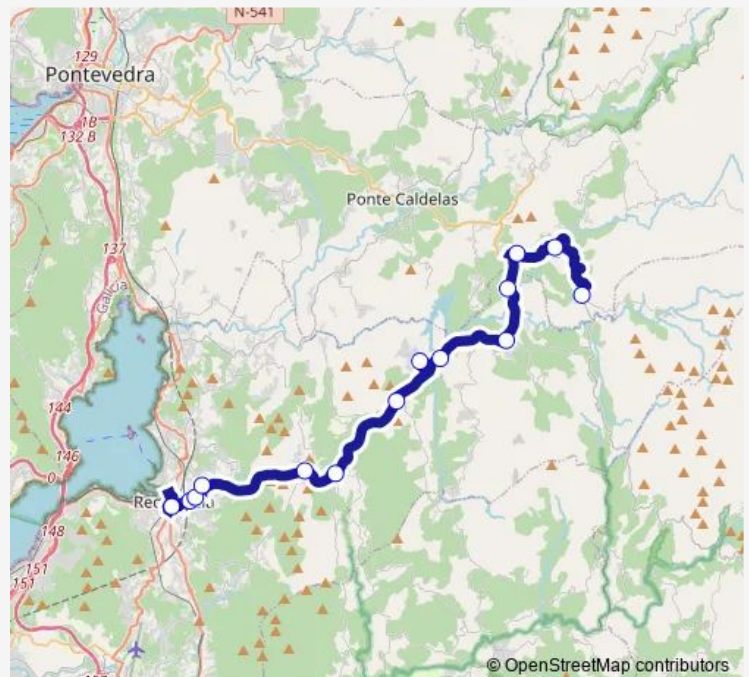

Thursday —

Friday —

Saturday —

Sunday —

Route info

Direction: Cruceiro

Stops: 14

Trip Duration: 0 hour 45 min

■ XG624021 — Cruceiro-Redondela (Feira Redondela)

BusMaps

Direction

Redondela (A Farola) — Cruceiro

14 stops

[Open route schedule](#)

Redondela (A Farola)

Reboreda (Campo Da Roda)

Vilán

Forzáns

Gaxate

Cruceiro

Route schedule

Redondela (A Farola) — Cruceiro

Monday	—
Tuesday	12:30
Wednesday	—
Thursday	—
Friday	—
Saturday	—
Sunday	—

Route info