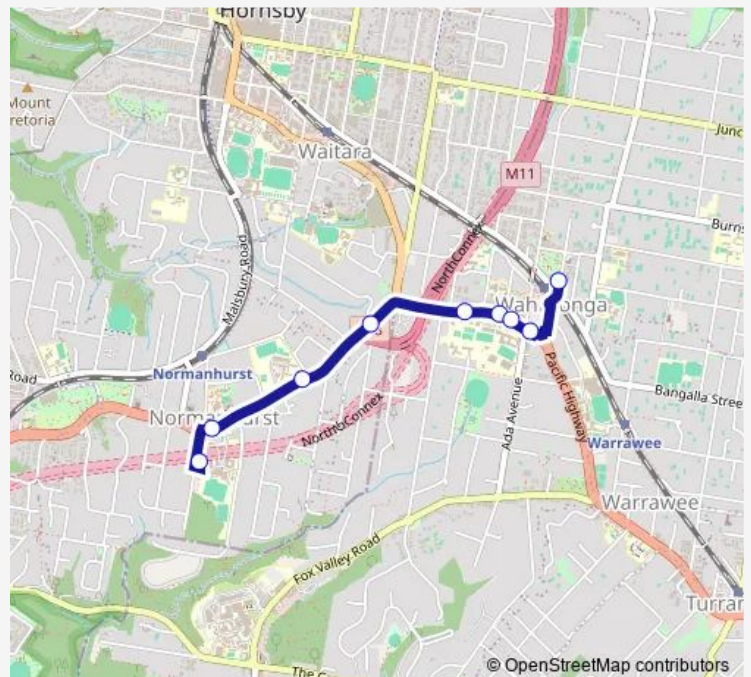

School Bus 9098 Loreto Normanhurst to Wahroonga Station

[Go to website](#)

Direction

undefined — undefined

0 stops

[Open route schedule](#)

Route schedule

undefined — undefined

Route info

Direction:

Stops: 0

Trip Duration: — min

9098 School Bus time schedules and route maps are available in an offline PDF at busmaps.com. Use the busmaps.com website to see live bus times, train schedule or subway schedule, and step-by-step directions for all public transit in Sydney

The schedule is provided in the local timezone. Times with "(+1)" indicate departures on the next day.

PDF file created on 2025-01-16

2024 BusMaps.com - All Rights Reserved