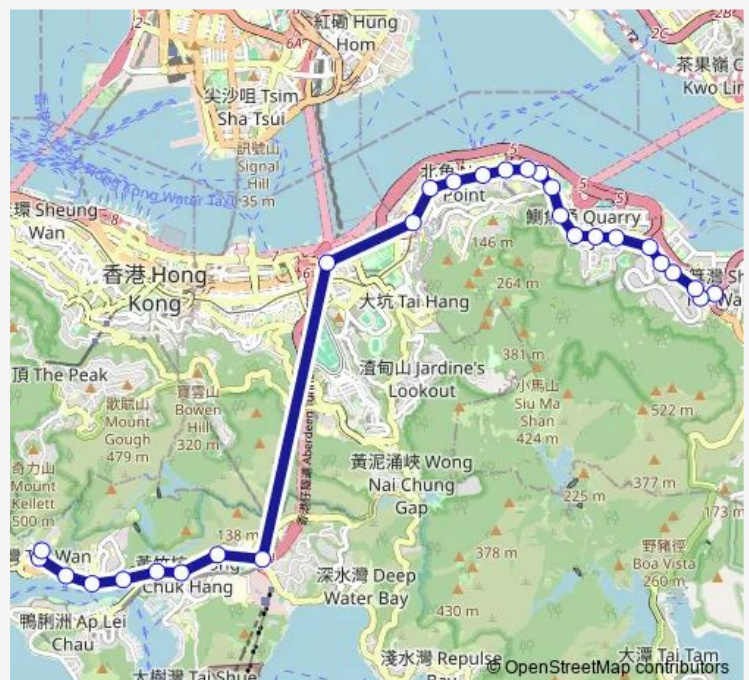

Route schedule

[Ctb] Shau KEI Wan[[Kmb+Ctb] Shau KEI WAN BUS Terminus/
Shau KEI Wan[[Kmb] Shau KEI WAN BUS Terminus — [Ctb] TIN WAN Estate

Monday	18:05
Tuesday	18:05
Wednesday	18:05
Thursday	18:05
Friday	18:05
Saturday	—
Sunday	—

Route info

Direction: [Ctb] Shau KEI Wan[[Kmb+Ctb] Shau KEI WAN BUS Terminus/
Shau KEI Wan[[Kmb] Shau KEI WAN BUS Terminus

Stops: 28

Trip Duration: 0 hour 44 min

77a — Shau KEI WAN - TIN WAN Estate

[Ctb] Model Housing Estate, King'S Road[[Kmb+Ctb] Model Housing Estate/
Model Housing Estate, King'S Road[[Kmb] Model Housing Estate