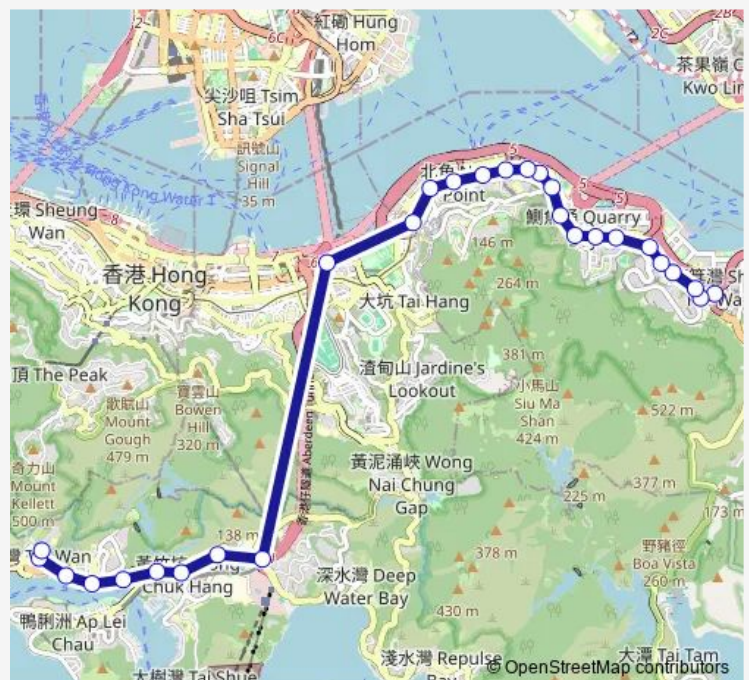

### Route schedule

[Ctb] Shau KEI Wan[[Kmb+Ctb] Shau KEI WAN BUS Terminus/<Br>Shau KEI Wan[[Kmb] Shau KEI WAN BUS Terminus — [Ctb] TIN WAN Estate

Monday	18:05
Tuesday	18:05
Wednesday	18:05
Thursday	18:05
Friday	18:05
Saturday	—
Sunday	—

### Route info

Direction: [Ctb] Shau KEI Wan[[Kmb+Ctb] Shau KEI WAN BUS Terminus/<Br>Shau KEI Wan[[Kmb] Shau KEI WAN BUS Terminus

Stops: 28

Trip Duration: 0 hour 45 min

[Ctb] Model Housing Estate, King'S Road[[Kmb+Ctb] Model Housing Estate/<Br>Model Housing Estate, King'S Road[[Kmb] Model Housing Estate