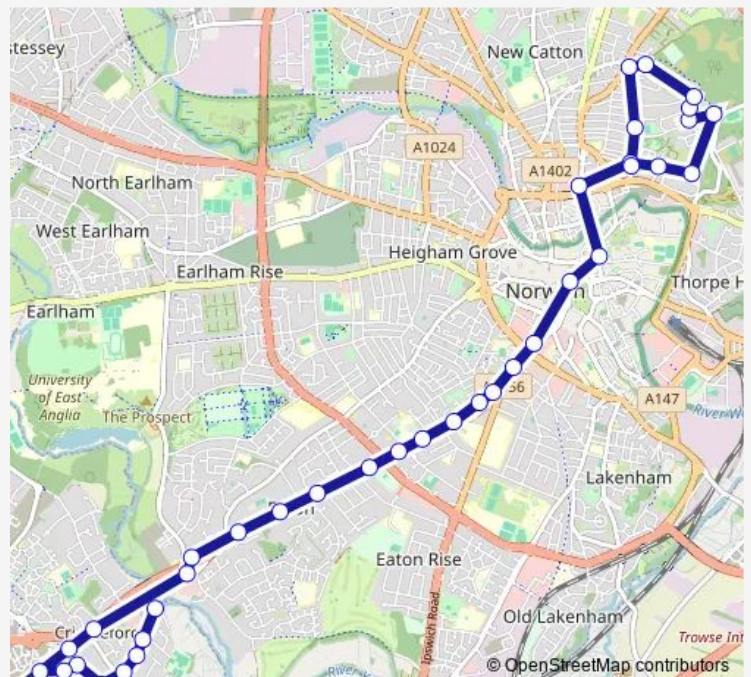

Lime Tree Road

### Route schedule

Anchor Street — The Loke

Monday 07:40-17:00

Tuesday 07:40-17:00

Wednesday 07:40-17:00

Thursday 07:40-17:00

Friday 07:40-17:00

Saturday 07:35-17:00

### Route info

Direction: Anchor Street

Stops: 27

Trip Duration: 0 hour 36 min

10A — Mousehold Heath - Cringleford

Leopold Road

Branksome Road

Judges Walk

## Route info

Direction: The Loke

Stops: 37

Trip Duration: 0 hour 42 min

Anglia Square

Silver Street

Anchor Street

Heathgate