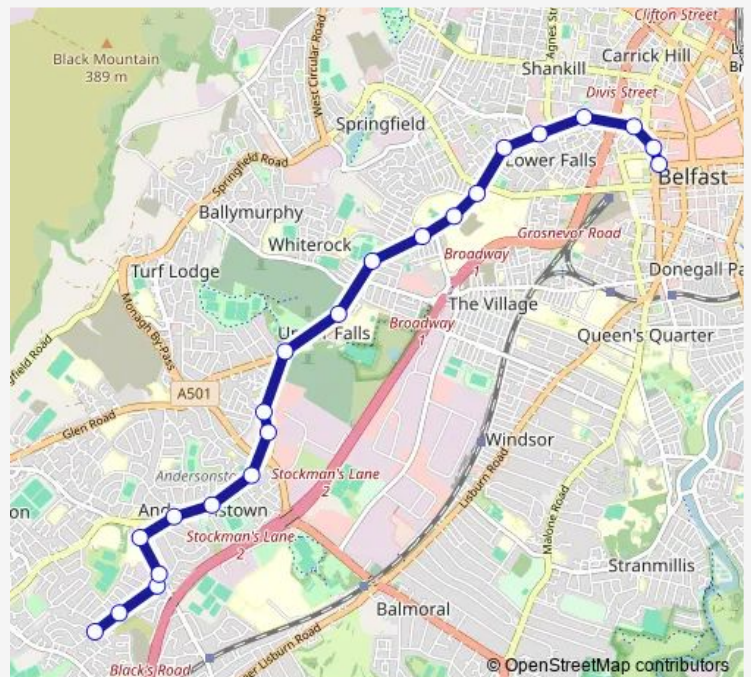

Bus 10A Ladybrook - City Centre

[Go to website](#)

Direction

Ladybrook Terminus — Wellington Place

22 stops

[Open route schedule](#)

- Ladybrook Terminus
- Ladybrook Avenue
- Ladybrook Shops
- Finaghy Road North
- St Michaels
- Slievegallion Drive
- Casement Park
- Fruithill Park
- Westwood Centre
- Kennedy Centre
- Falls Park
- Rossa House
- Beechview Park
- Beechmount
- Childrens Hospital
- Royal Hospitals (Falls Road)
- Falls Library
- Twin Spires
- Divis Tower
- Barrack Street
- King Street

Route schedule

Ladybrook Terminus — Wellington Place

Monday	06:20-22:31
Tuesday	06:20-22:31
Wednesday	06:20-22:31
Thursday	06:20-22:31
Friday	06:20-22:31
Saturday	07:05-22:31
Sunday	07:45-21:35

Route info

Direction: Ladybrook Terminus

Stops: 22

Trip Duration: 0 hour 22 min

10A — Ladybrook - City Centre

Direction

Queen Street — Ladybrook Terminus

24 stops

[Open route schedule](#)

Route schedule

Queen Street — Ladybrook Terminus

Monday 07:15-23:00

Tuesday 07:15-23:00

Wednesday 07:15-23:00

Thursday 07:15-23:00

Friday 07:15-23:00

Saturday 07:30-23:00