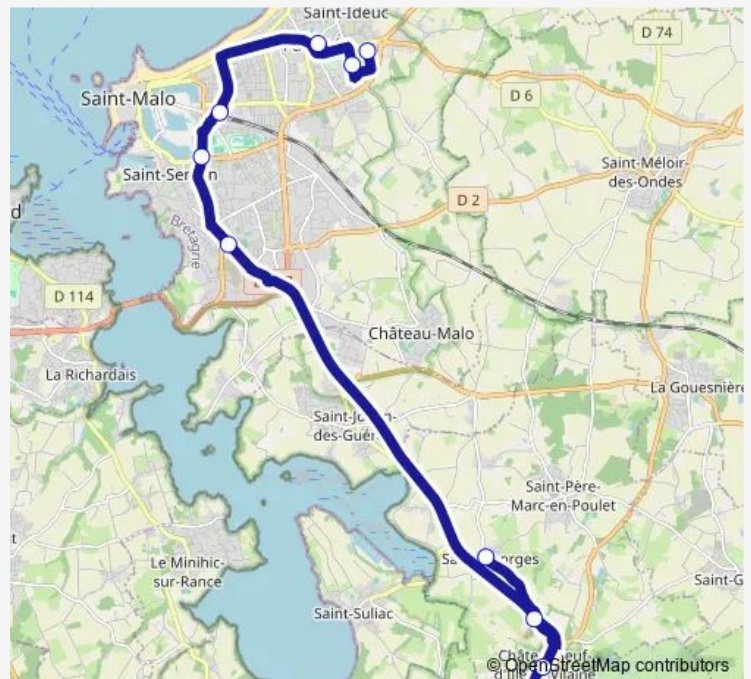

Bus 10a Ligne 10 scolaire

[Go to website](#)**Direction**

Lycée Maritime — Saint-Georges

11 stops

[Open route schedule](#)

Lycée Maritime

Henri Lemarié

Choisy

Gares - Quai E

Maupertuis

Lycée Jacques Cartier

Châteauneuf Centre

La Carrée

Le Clos Lessard

Le Tertre

Saint-Georges

Route schedule

Lycée Maritime — Saint-Georges

Monday —

Tuesday —

Wednesday 12:05

Thursday —

Friday —

Saturday —

Sunday —

Route info

Direction: Lycée Maritime

Stops: 11

Trip Duration: 0 hour 44 min

10a — Ligne 10 scolaire

BusMaps

10a Bus time schedules and route maps are available in an offline PDF at busmaps.com. Use the busmaps.com website to see live bus times, train schedule or subway schedule, and step-by-step directions for all public transit in Saint-Malo