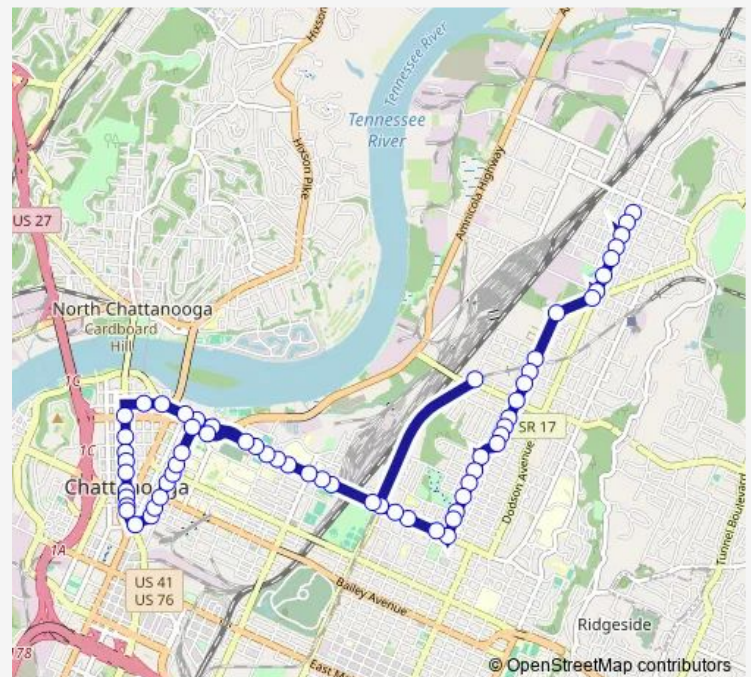

Bus 10A Avondale

[Go to website](#)

Direction

Stuart + Dodson — Sholar + Carta

62 stops

[Open route schedule](#)

Stuart + Dodson

Dodson + Cushman

Oknob + Carson

Oknob + Citico

Oknob + Jackson

Route schedule

Stuart + Dodson — Sholar + Carta

Monday 07:05-24:00

Tuesday 07:05-24:00

Wednesday 07:05-24:00

Thursday 07:05-24:00

Friday 07:05-24:00

Saturday 07:20-24:00

Sunday 09:35-20:10

Route info

Direction: Stuart + Dodson

Stops: 62

Trip Duration: 0 hour 45 min

10A — Avondale

Oknob + Cleveland

Orchard Knob + Blackford

Orchard Knob + 3rd

3RD + Hawthorne

3RD + Holly

3RD + Diag Clinic

3RD + Holtzclaw