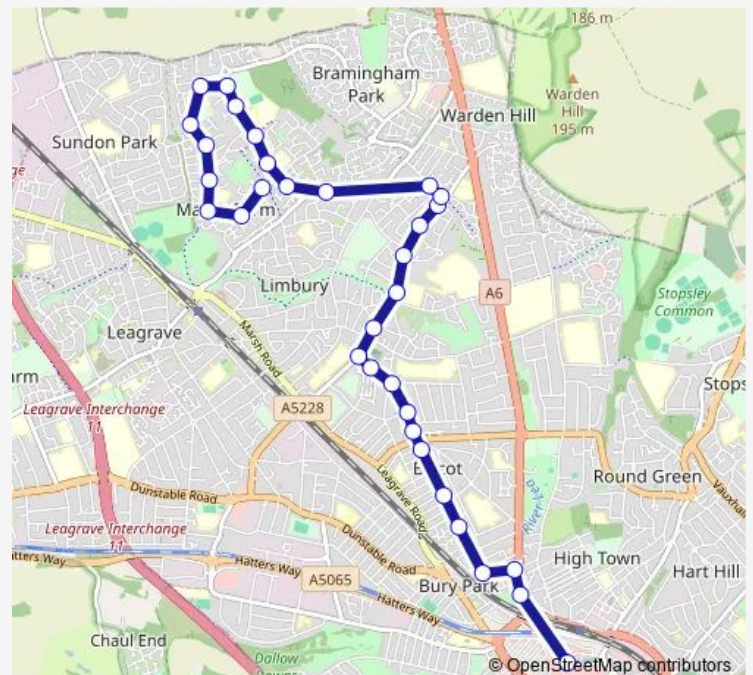

Laburnum Close

Ailsworth Road

Freshwater Close

Route schedule

Silver Street — Sherd Close

Monday 19:15

Tuesday 19:15

Wednesday 19:15

Thursday 19:15

Friday 19:15

Saturday —

Sunday —

Route info

Direction: Silver Street

Stops: 32

Trip Duration: 0 hour 20 min

10A — Luton - Runfold - Marsh Farm

Woodlands Secondary School

Lea Manor High School

Morris Close

Wexham Close

Whitefield Primary Academy

Copenhagen Close

Fitzwarin Close

Littlewood Croft

Five Springs

Axe Close

Sherd Close

10A Bus time schedules and route maps are available in an offline PDF at busmaps.com. Use the busmaps.com website to see live bus times, train schedule or subway schedule, and step-by-step directions for all public transit in Luton