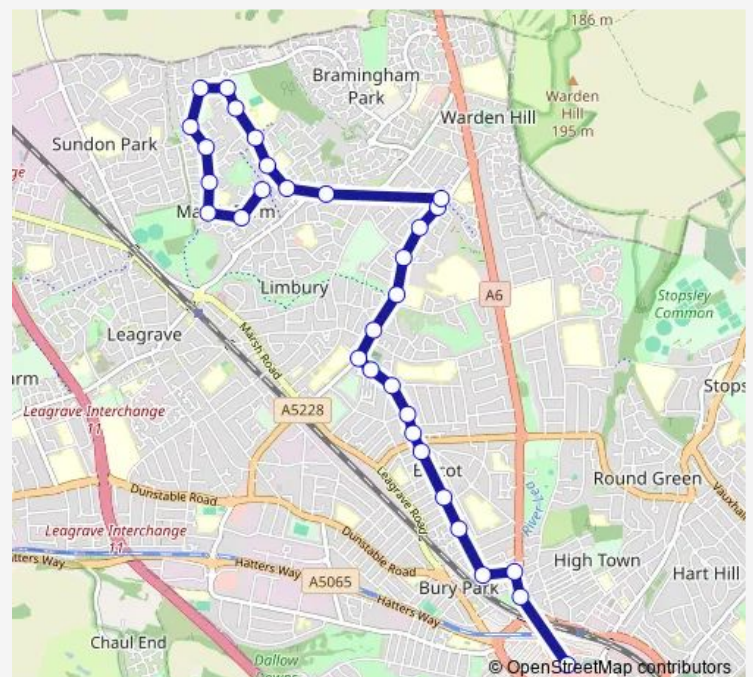

Britannia Avenue

Icknield Primary School

Catsbrook Road

Halyard Close

Dewsbury Road

Laburnum Grove

Ailsworth Road

Freshwater Close

### Route schedule

Silver Street — Sherd Close

Monday 19:15

Tuesday 19:15

Wednesday 19:15

Thursday 19:15

Friday 19:15

Saturday —

### Route info

Direction: Silver Street

Stops: 31

Trip Duration: 0 hour 20 min

■ 10A — Luton - Runfold - Marsh Farm

BusMaps

Lea Manor High School

Morris Close