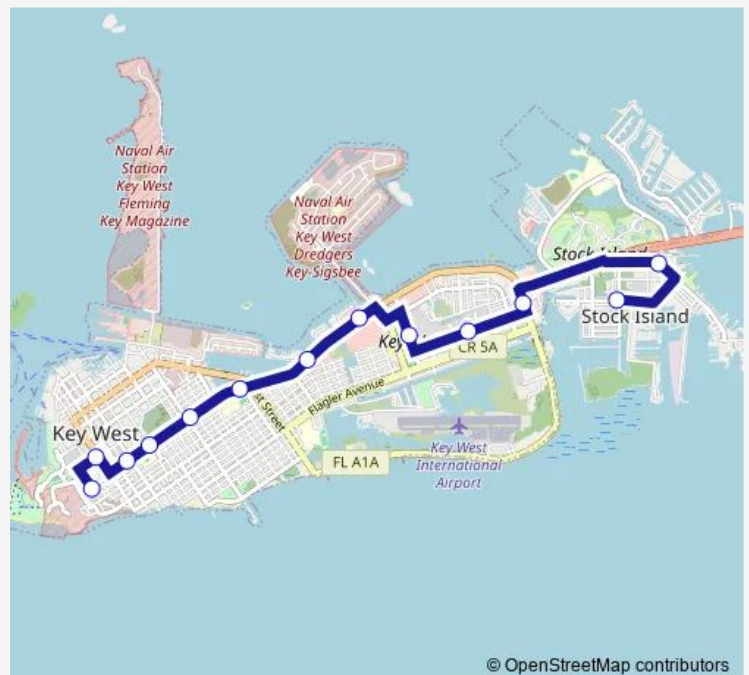

Truman Ave & Windsor Lane

Truman & White

N Roosevelt & George Street

N Roosevelt & 6th Street

N Roosevelt & Key Plaza

14th & Rex Weech Field

Duck Ave & 17th Street

S Roosevelt & VA Clinic

Saturday 06:29-19:57

Sunday 06:29-19:57

Route info

Direction: Emma & Truman

Stops: 11

Trip Duration: 0 hour 25 min

Direction

5th Ave & 5th Street — Emma & Truman

13 stops

[Open route schedule](#)

5th Ave & 5th Street

Maloney Ave & Macdonald Ave

South Roosevelt & Fairfield Inn

Duck Ave & 17th Street

14th Street & Stadium Apartments Office

N Roosevelt & Home Depot

N Roosevelt & 6th Street (Opposite Taco Bell)

N Roosevelt & George Street

Truman & White

Truman Ave & Windsor Lane

Truman & Simonton

Petronia & Whitehead

Emma & Truman

Route schedule