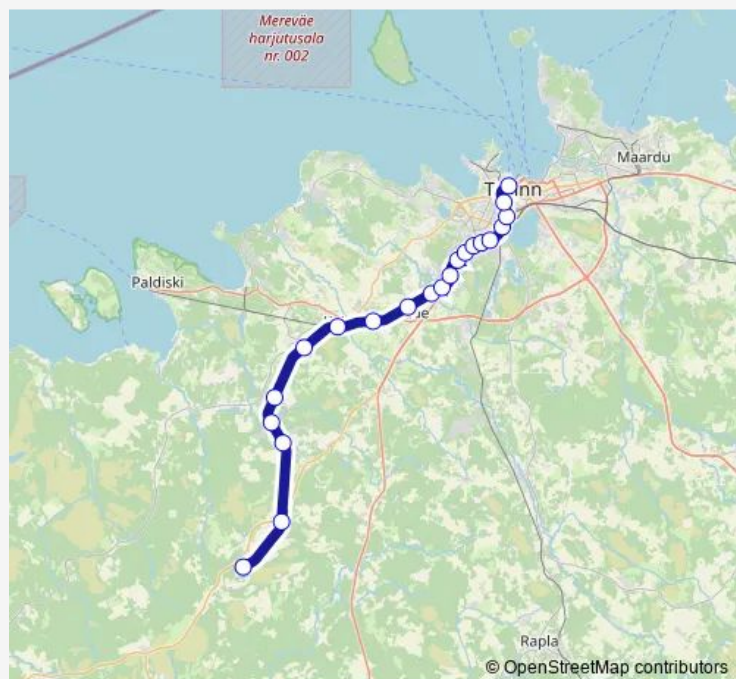

Rail R16 Tallinn -Turba

[Go to website](#)

Direction

Turba — Tallinn

21 stops

[Open route schedule](#)

- Turba
- Riisipere
- Laitse
- Kibuna
- Vasalemma
- Kulna
- Keila
- Valingu
- Saue
- Padula
- Urda
- Laagri
- Pääsküla
- Kivimäe
- Hiiu
- Nõmme
- Rahumäe
- Järve
- Tondi
- Lilleküla
- Tallinn

Route schedule

Turba — Tallinn

Monday	10:13-22:13
Tuesday	10:13-22:13
Wednesday	10:13-22:13
Thursday	10:13-22:13
Friday	10:13-22:13
Saturday	06:13-22:13
Sunday	06:13-22:13

Route info

Direction: Turba

Stops: 21

Trip Duration: 1 hour 3 min

R16 — Tallinn -Turba

Direction

Tallinn — Turba

21 stops

[Open route schedule](#)

Tallinn

Lilleküla

Thursday 08:47-21:47

Friday 08:47-21:47

Saturday 08:47-21:47

Sunday 08:47-21:47

Route info

Direction: Tallinn

Stops: 21

Trip Duration: 1 hour 3 min