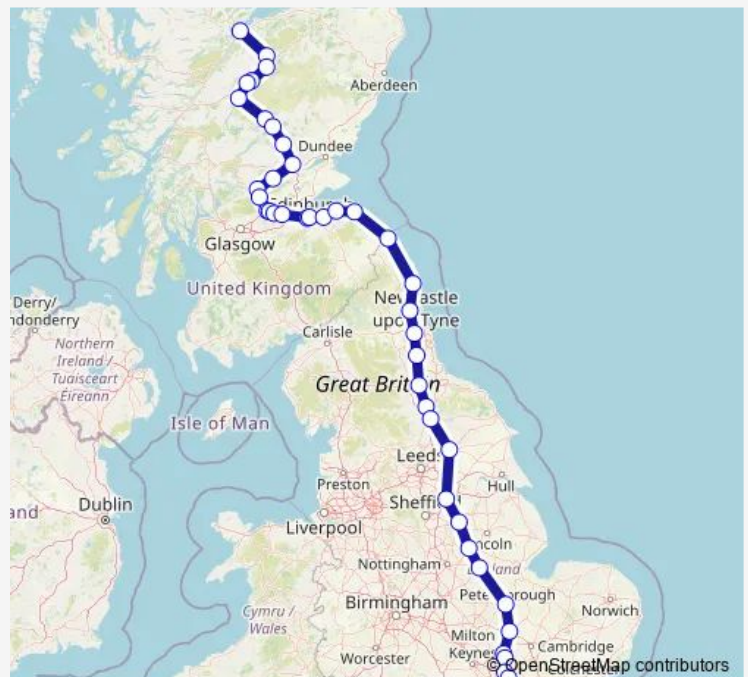

Thursday 07:55

Friday 07:55

Saturday 07:55

Sunday 09:40

Route info

Direction: Inverness

Stops: 46

Trip Duration: 8 hour 14 min

■ Gr:Inv->Kgx — GR train service from INV to Kgx

Dunbar

Berwick-upon-Tweed

Alnmouth

Morpeth

Newcastle

Durham

Darlington

Drem

Dunbar

Berwick-upon-Tweed

Alnmouth

Morpeth

Newcastle

Durham

Route schedule

Route info

Direction: Inverness

Stops: 44

Trip Duration: 8 hour 28 min

Darlington

Northallerton

Thirsk

York