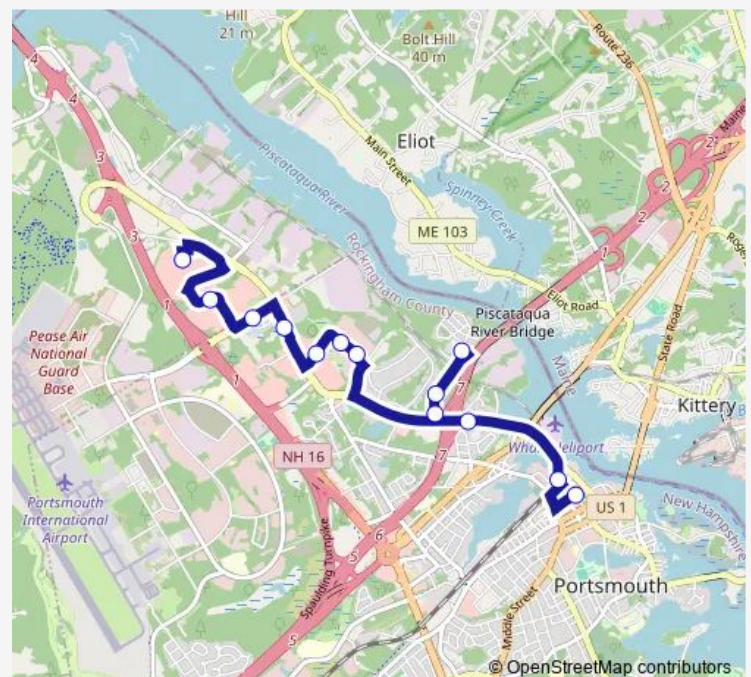

### Route schedule

Dover Transportation Center — Fox Run Mall

Monday	—
Tuesday	—
Wednesday	—
Thursday	—
Friday	—
Saturday	06:30
Sunday	—

### Route info

Direction: Dover Transportation Center

Stops: 8

Trip Duration: 0 hour 15 min

## Direction

Hanover Station — Fox Run Mall

23 stops

[Open route schedule](#)

Hanover Station

Russell St. (Sheraton Harborside)

Market St. / I-95 Northbound

Kearsarge Way / Market St.

## Route info

Direction: Fox Run Mall

Stops: 13

Trip Duration: 0 hour 25 min

43 Bus time schedules and route maps are available in an offline PDF at [busmaps.com](http://busmaps.com). Use the [busmaps.com](http://busmaps.com) website to see live bus times, train schedule or subway schedule, and step-by-step directions for all public transit in Dover