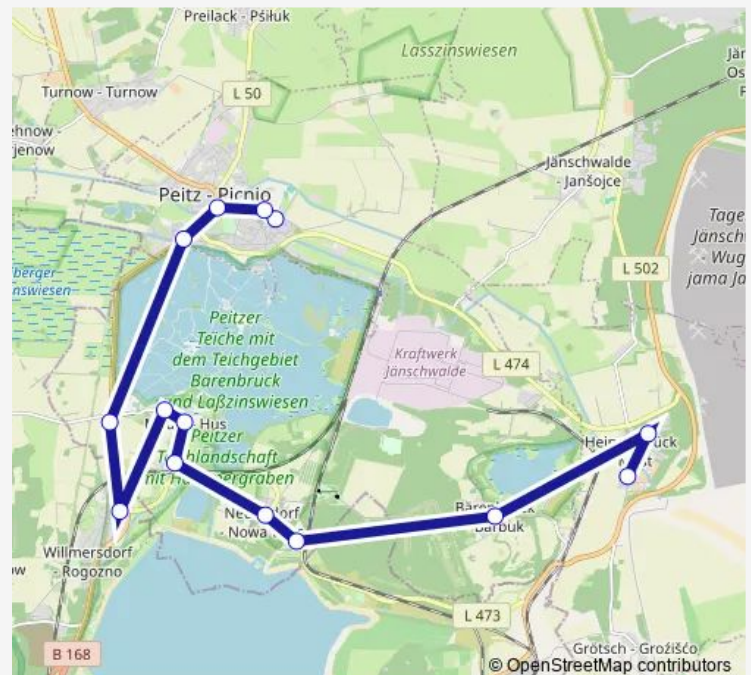

Maust Abzweig

Möbeldorf

Maust Trift

Maust Dorfplatz

Maust Friedhof

Neuendorf Spielplatz

Neuendorf Alter Bahnhof

Teichland OT Bärenbrück, v Peitz Busbahnhof

Heinersbrück Wendeplatz

Heinersbrück Kirche

### Route schedule

Peitz Busbahnhof — Heinersbrück Kirche

Monday	11:44
Tuesday	—
Wednesday	—
Thursday	—
Friday	11:44
Saturday	—
Sunday	—

### Route info

Direction: Peitz Busbahnhof

Stops: 14

Trip Duration: 0 hour 40 min

43 Bus time schedules and route maps are available in an offline PDF at [busmaps.com](https://busmaps.com). Use the [busmaps.com](https://busmaps.com) website to see live bus times, train schedule or subway schedule, and step-by-step directions for all public transit in Cottbus