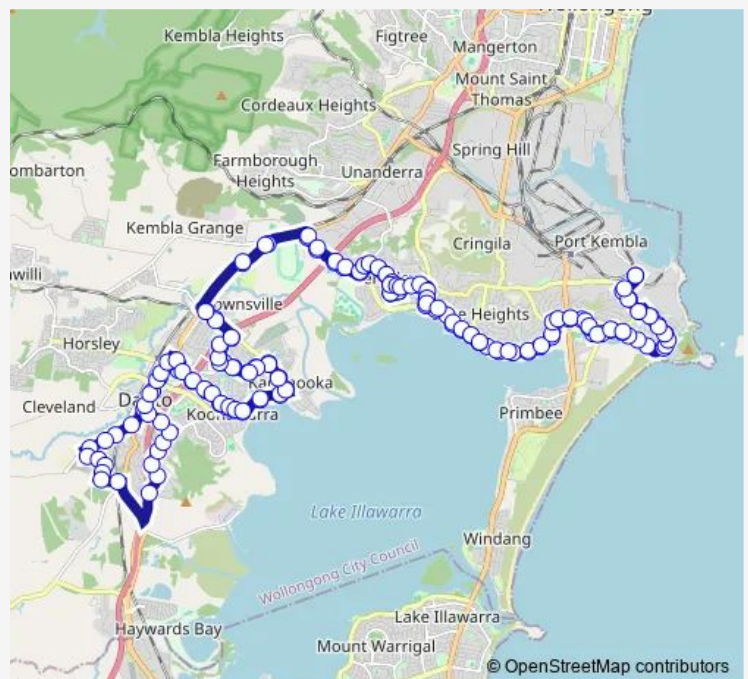

Warrawong Plaza, Cowper St

Cowper St Before First Av South

First Av South Opp Stuart Rd

Northcliffe Dr Opp Margaret St

Route schedule

Port Kembla Station, Old Port Rd — Compton St Before Emerson Rd

Monday	16:55-17:55
Tuesday	16:55-17:55
Wednesday	16:55-17:55
Thursday	16:55-17:55
Friday	16:55-17:55
Saturday	15:55-16:55
Sunday	17:55

Route info

Direction: Port Kembla Station, Old Port Rd

Stops: 93

Trip Duration: 1 hour 2 min

43 — Port Kembla to Mt Brown (Loop Service)

Northcliffe Dr Opp Walker St

Northcliffe Dr Opp Jackson Av

Illawarra Yacht Club, Northcliffe Dr