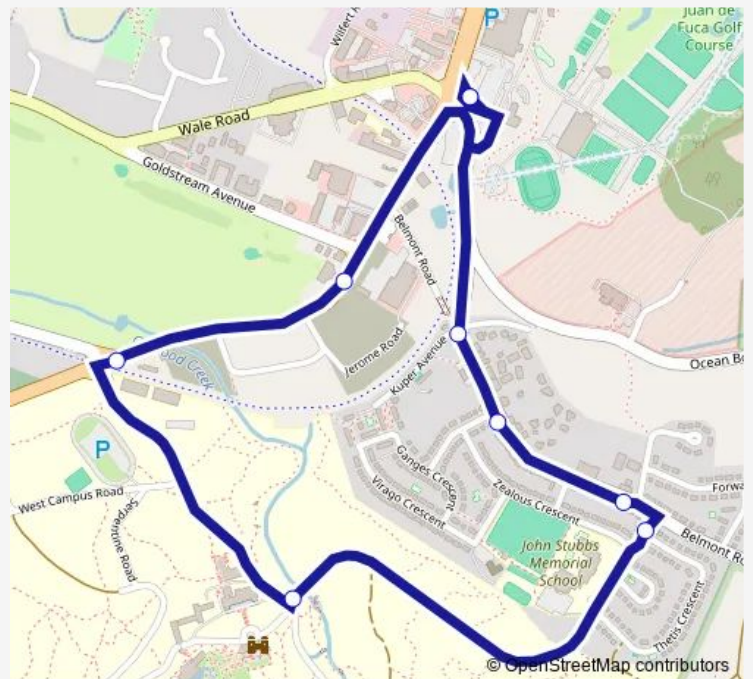

Bus 43 Royal Roads via Belmont Park

[Go to website](#)

Direction

Colwood Exch Bay D — Colwood Exch Bay D

9 stops

[Open route schedule](#)

Colwood Exch Bay D

Belmont Rd at Kuper Ave

Belmont Rd at Egerton Cres

Belmont Rd at College Rd

College Rd at Thetis Cres

College Rd at University Dr

Sooke Rd at University Dr

Sooke Rd at Goldstream Ave

Colwood Exch Bay D

Route schedule

Colwood Exch Bay D — Colwood Exch Bay D

Monday 06:55-18:05

Tuesday 06:55-18:05

Wednesday 06:55-18:05

Thursday 06:55-18:05

Friday 06:55-18:05

Saturday —

Sunday —

Route info

Direction: Colwood Exch Bay D

Stops: 9

Trip Duration: 0 hour 10 min

43 — Royal Roads via Belmont Park

43 Bus time schedules and route maps are available in an offline PDF at busmaps.com. Use the busmaps.com website to see live bus times, train schedule or subway schedule, and step-by-step directions for all public transit in Victoria