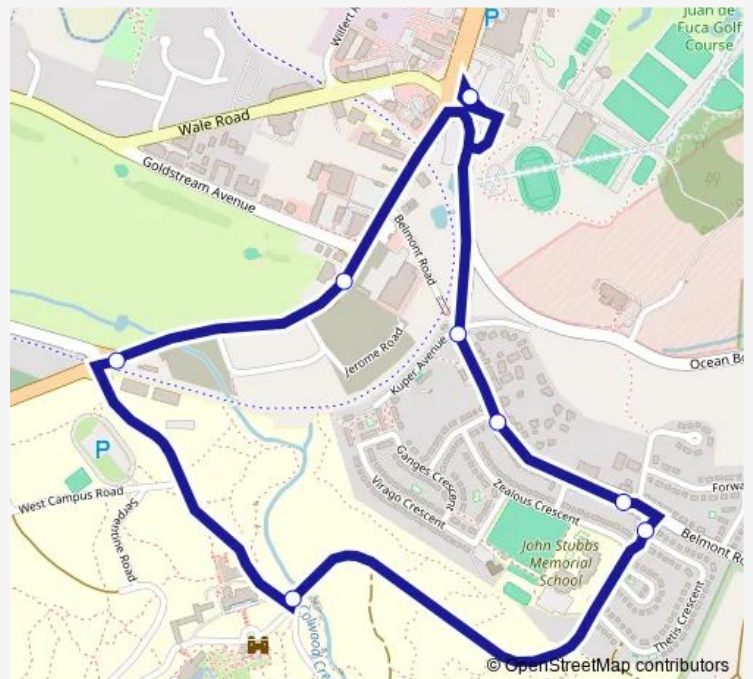

Bus 43 Royal Roads via Belmont Park

[Go to website](#)

Direction

Colwood Exch Bay D — Colwood Exch Bay D

9 stops

[Open route schedule](#)

Colwood Exch Bay D

Belmont Rd at Kuper Ave

Belmont Rd at Egerton Cres

Belmont Rd at College Rd

College Rd at Thetis Cres

College Rd at University Dr

Sooke Rd at University Dr

Sooke Rd at Goldstream Ave

Colwood Exch Bay D

Route schedule

Colwood Exch Bay D — Colwood Exch Bay D

Monday 06:55-18:05

Tuesday 06:55-18:05

Wednesday 06:55-18:05

Thursday 06:55-18:05

Friday 06:55-18:05

Saturday —

Sunday —

Route info

Direction: Colwood Exch Bay D

Stops: 9

Trip Duration: 0 hour 10 min

43 — Royal Roads via Belmont Park

43 Bus time schedules and route maps are available in an offline PDF at busmaps.com. Use the busmaps.com website to see live bus times, train schedule or subway schedule, and step-by-step directions for all public transit in Victoria