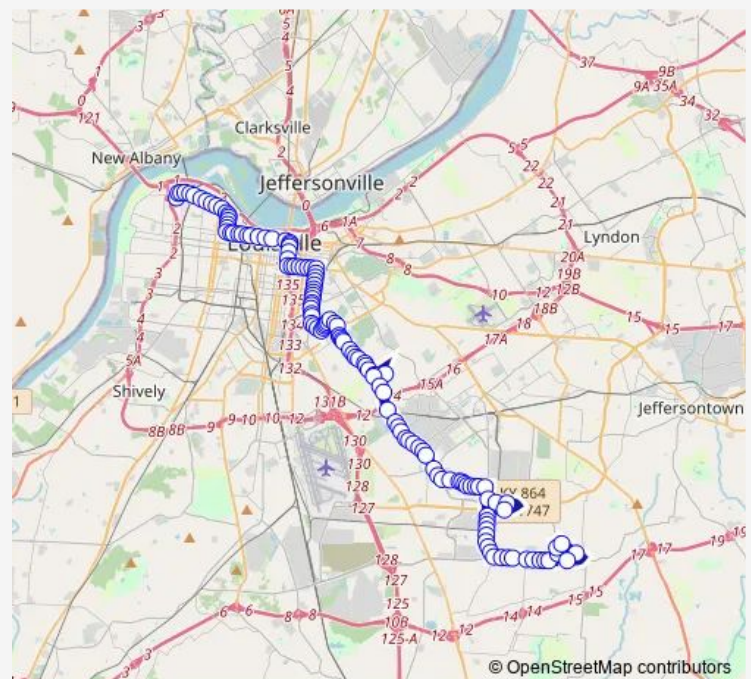

W Market @ S 18th

Market @ S 17th

Market @ S 16th

Route schedule

35th @ Kroger — Outer Loop @ Apple Valley

Monday 07:17-23:13

Tuesday 07:17-23:13

Wednesday 07:17-23:13

Thursday 07:17-23:13

Friday 07:17-23:13

Saturday 07:17-23:13

Sunday 19:33-23:18

Route info

Direction: 35th @ Kroger

Stops: 129

Trip Duration: 1 hour 29 min

43 — Portland Poplar Level

Market @ S 15th

W Market @ S 13th

Market @ S 12th

Market @ S 10th

Market @ S 8th

Market @ S 6th

Market @ S 2nd

S 1st @ W Market

S 1st @ W Jefferson

S 1st @ W Liberty

S 1st @ W Muhammad Ali

S 1st @ W Chestnut

E Broadway @ S 1st

E Broadway @ S Brook

E Broadway @ S Floyd