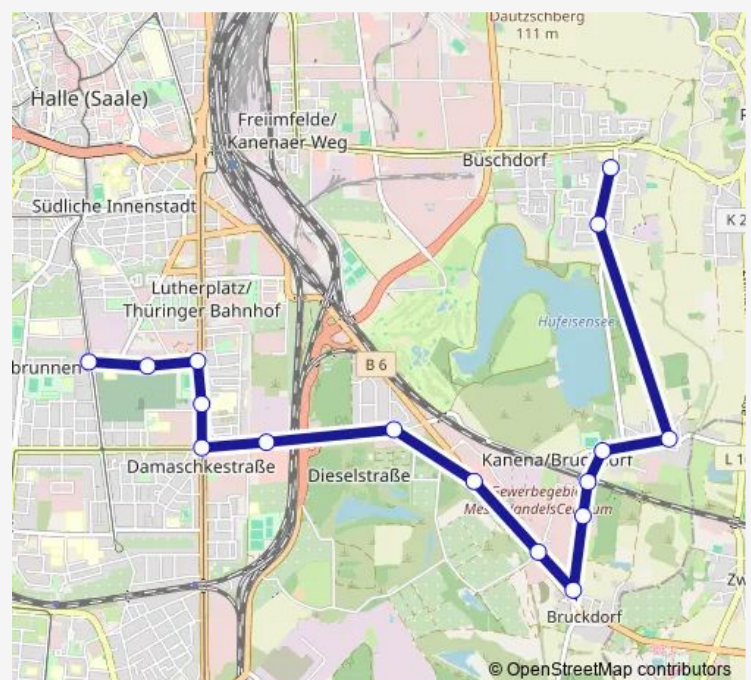

### Direction

Halle (Saale), Damaschkestr. — Halle (Saale), Betriebshof Freimfelder Str.

13 stops

[Open route schedule](#)

Halle (Saale), Damaschkestr.

Halle (Saale), Am Grünen Feld

Halle (Saale), Vogelweide

### Route schedule

Halle (Saale), Damaschkestr. — Halle (Saale), Betriebshof Freimfelder Str.

Monday 20:24-22:04

Tuesday 20:24-22:04

Wednesday 20:24-22:04

Thursday 20:24-22:04

Friday 20:24-22:04

Saturday 22:04

### Route info

Direction: Halle (Saale), Damaschkestr.

Stops: 13

Trip Duration: 0 hour 16 min

43 — Bus 43

BusMaps

## Route info

Direction: Halle (Saale), Robert-Koch-Str.

Stops: 16

Trip Duration: 0 hour 19 min

43 Bus time schedules and route maps are available in an offline PDF at [busmaps.com](https://busmaps.com). Use the [busmaps.com](https://busmaps.com) website to see live bus times, train schedule or subway schedule, and step-by-step directions for all public transit in Halle (Saale)