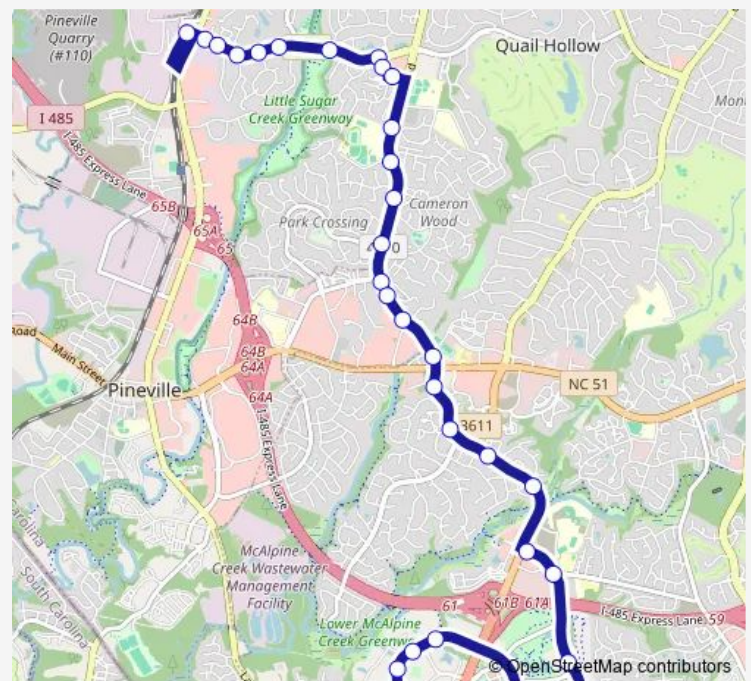

Bus 43 Ballantyne

[Go to website](#)

Direction
 Sharon Road West Station — Ballantyne Corporate Pl & Ballantyne Commons Pkwy
 32 stops
[Open route schedule](#)

- Sharon Road West Station
- Sharon Rd West & Maggie Ln
- Sharon Rd West & Sharonbrook Dr
- Sharon Rd West & Sharonbrook Dr
- Sharon Rd West & Regent Park Ln
- Sharon Rd West & Sharon Lakes Rd
- Sharon Rd West & Hopeton Rd
- Sharon Rd West & Brandon Forest Dr
- Brandon Forest Dr & Stradbrook Dr
- Hamlin Park Dr & Brandon Forest Dr
- Park Rd @ South Meck High School
- Park Rd & Arbor Pointe Dr
- Park Rd & Birnen Dr
- Park Rd & Park Crossing Dr
- Johnston Rd & Park Rd
- Johnston Rd @ Oakbrook Apts
- Johnston Rd & Mcmullen Creek Pkwy
- Johnston Rd & Hwy 51
- Johnston Rd & Corporate Center Dr
- Johnston Rd & Harrowfield Rd
- Johnston Rd & Hildreth Ct

Route schedule

Sharon Road West Station — Ballantyne Corporate Pl & Ballantyne Commons Pkwy

Monday	08:50-20:56
Tuesday	08:50-20:56
Wednesday	08:50-20:56
Thursday	08:50-20:56
Friday	08:50-20:56
Saturday	08:55-20:55
Sunday	—

Route info

Direction: Sharon Road West Station
 Stops: 32
 Trip Duration: 0 hour 28 min

■ 43 — Ballantyne **BusMaps**

Johnston Rd & Porterfield Rd

North Community House Rd & Johnston Rd

North Community House Rd & Endhaven Ln

Friday 09:26-21:25

Saturday 09:28-21:28

Sunday —

Route info

Direction: Ballantyne Corporate PI & Ballantyne Commons Pkwy

Stops: 23

Trip Duration: 0 hour 21 min

43 Bus time schedules and route maps are available in an offline PDF at busmaps.com. Use the busmaps.com website to see live bus times, train schedule or subway schedule, and step-by-step directions for all public transit in Charlotte