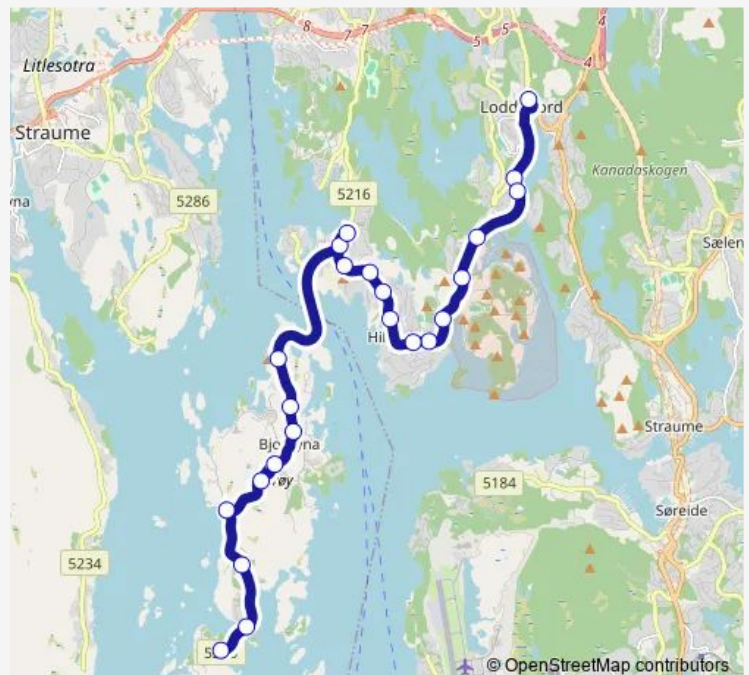

Bjørøy skule

Ørnedalen

Høganeset

Route schedule

Loddefjord terminal — Tyssøy snuplass

Monday 06:37-23:37

Tuesday 06:37-23:37

Wednesday 06:37-00:37⁺¹

Thursday 06:37-23:37

Friday 06:37-02:37⁺¹

Saturday 06:35-02:37⁺¹

Sunday 06:37-23:37

Route info

Direction: Loddefjord terminal

Stops: 23

Trip Duration: 0 hour 25 min

43 — Tyssøy/Bjørøy - Loddefjord terminal

Tangen

Tyssøy snuplass

Direction

Bjørøy skule — Bergen busstasjon

23 stops

[Open route schedule](#)

Bjørøy skule