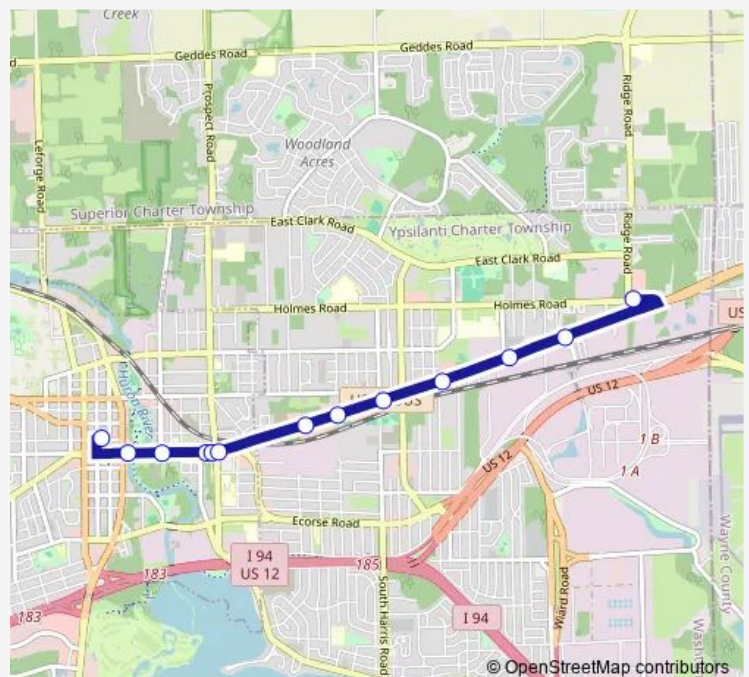

Michigan + Spencer

Michigan + Wiard

Holmes + Ridge

Route schedule

YTC - Stop 4 — Holmes + Ridge

Monday 06:00-23:00

Tuesday 06:00-23:00

Wednesday 06:00-23:00

Thursday 06:00-23:00

Friday 06:00-23:00

Saturday 07:00-23:00

Sunday 08:00-21:00

Route info

Direction: YTC - Stop 4

Stops: 13

Trip Duration: 0 hour 13 min

43 — E Michigan Ave

Direction

Ridge + Holmes — YTC - Endpt

15 stops

[Open route schedule](#)

Ridge + Holmes

Holmes + East Cir

Holmes + Wildwood

Wednesday 06:13-23:13

Thursday 06:13-23:13

Friday 06:13-23:13

Saturday 07:13-23:13

Sunday 08:13-21:13

Route info

Direction: Ridge + Holmes

Stops: 15