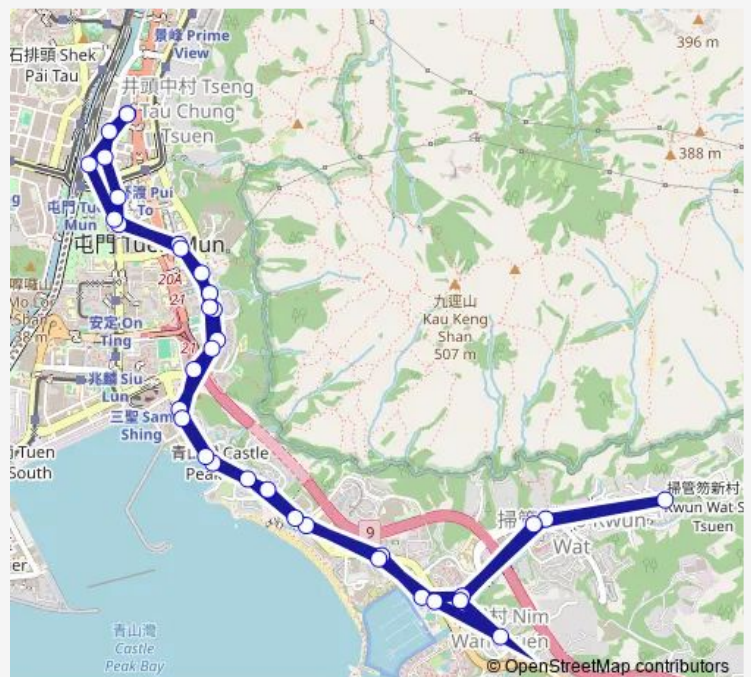

CASTLE PEAL ROAD-OUTSIDE CASTLE PEAK BAY GARDEN

CASTLE PEAK ROAD-CASTLE PEAK BAY, OUTSIDE SEAVIEW GARDEN|TSING YUNG STREET, OUTSIDE TUEN MUN COURT|TSING YUNG STREET, OUTSIDE SEAVIEW GARDEN

**Route schedule**

**Route info**

Direction: HO Pong Street, Outside Tuen MUN SAN HUI Market

Stops: 30

Trip Duration: 0 hour 40 min

43 — Tuen MUN Town Centre - SO Kwun WAT (Circular) **BusMaps**

CASTLE PEAK ROAD-CASTLE PEAK BAY, OUTSIDE HONG KONG CHU HAI COLLEGE|CASTLE PEAK ROAD-CASTLE PEAK BAY, CAFETERIA BEACH