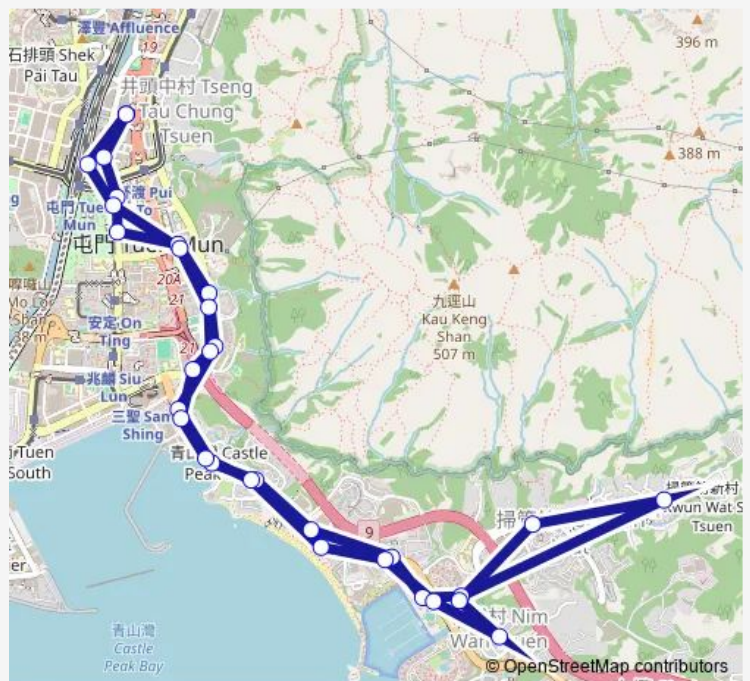

Castle Peak Road-Castle Peak Bay, Outside Hong Kong CHU HAI College|Castle Peak Road-Castle Peak Bay, Cafeteria Beach

Castle Peak Road-Castle Peak Bay, Golden Beach|Castle Peak Road-Castle Peak Bay, Opposite Golden Beach

Castle Peak Road- SO Kwun Wat, Hong Kong Gold Coast Piazza|Castle Peak Road- SO Kwun Wat, Hong Kong Gold Coast Piazza

SO Kwun WAT Road,Outside Aeagan Coast

Route schedule

HO Pong Street, Outside Tuen MUN SAN HUI Market —
 HO Pong Street, Outside Tuen MUN SAN HUI Market

Stops: 31

Trip Duration: 0 hour 41 min

43 — Tuen MUN Town Centre (HO Pong Street) - SO Kwun WAT (Circular) **BusMaps**

SO Kwun WAT Road, SO Kwun WAT Tsuen

SO Kwun WAT Road, Outside Avignon

SO Kwun WAT Road, Opposite Aeagan Coast