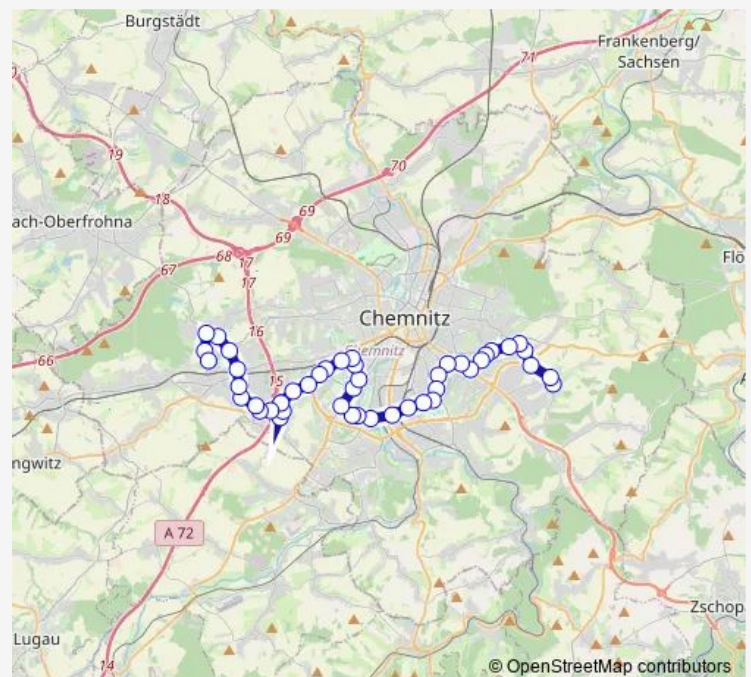

### Route schedule

Chemnitz, Rabenstein, Tierpark — Chemnitz, Am Flughafen

Monday —

Tuesday —

Wednesday —

Thursday —

Friday —

Saturday 09:06-20:49

### Route info

Direction: Chemnitz, Rabenstein, Tierpark

Stops: 22

Trip Duration: 0 hour 27 min

43

Chemnitz, Am Flughafen