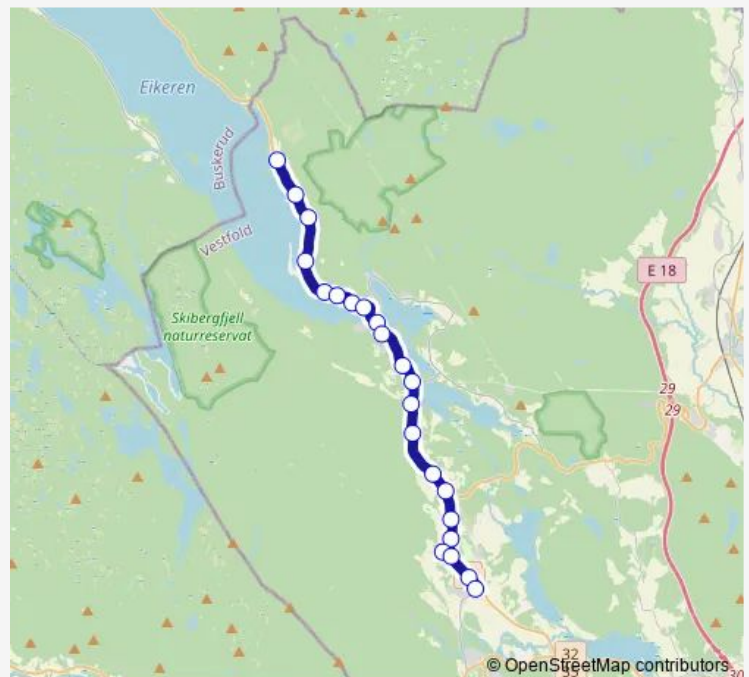

Solbakken Eikernveien

Torrud syd

Torrud nord

Route schedule

Hof — Torrud nord

Monday	13:02-16:50
Tuesday	13:02-16:50
Wednesday	13:02-16:50
Thursday	13:02-16:50
Friday	13:02-16:50
Saturday	—
Sunday	—

Route info

Direction: Hof

Stops: 21

Trip Duration: 0 hour 26 min

43 — Hof-Eidsfoss

Direction

Hof — Eidstoppen

20 stops

[Open route schedule](#)

Thursday 06:12-17:10

Friday 06:12-17:10

Saturday —

Sunday —

Route info

Direction: Torrud nord

Stops: 22

Trip Duration: 0 hour 23 min