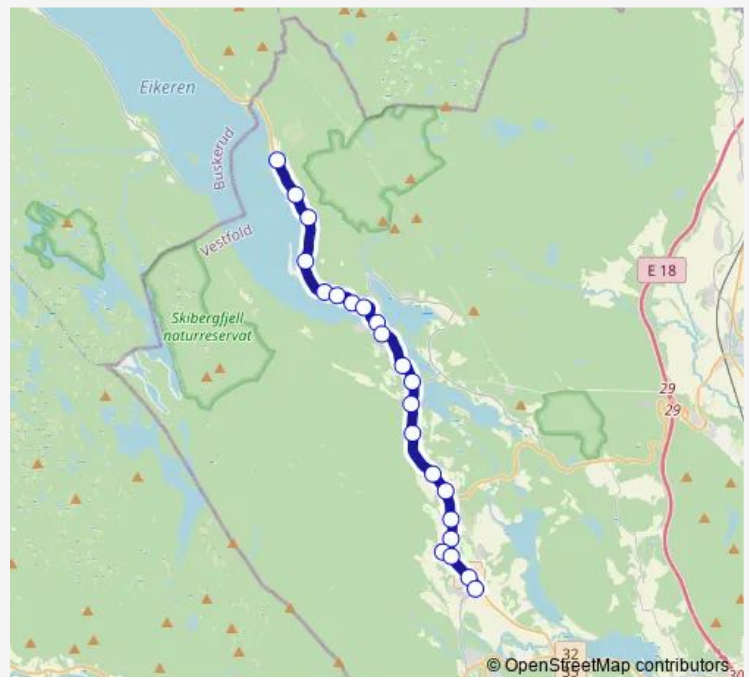

Thursday 13:02-16:50

Friday 13:02-16:50

Saturday —

Sunday —

Route info

Direction: Hof

Stops: 21

Trip Duration: 0 hour 26 min

43 — Hof-Eidsfoss

Direction

Hof — Eidstoppen

20 stops

[Open route schedule](#)

Hof

Kolstad

Hof skole