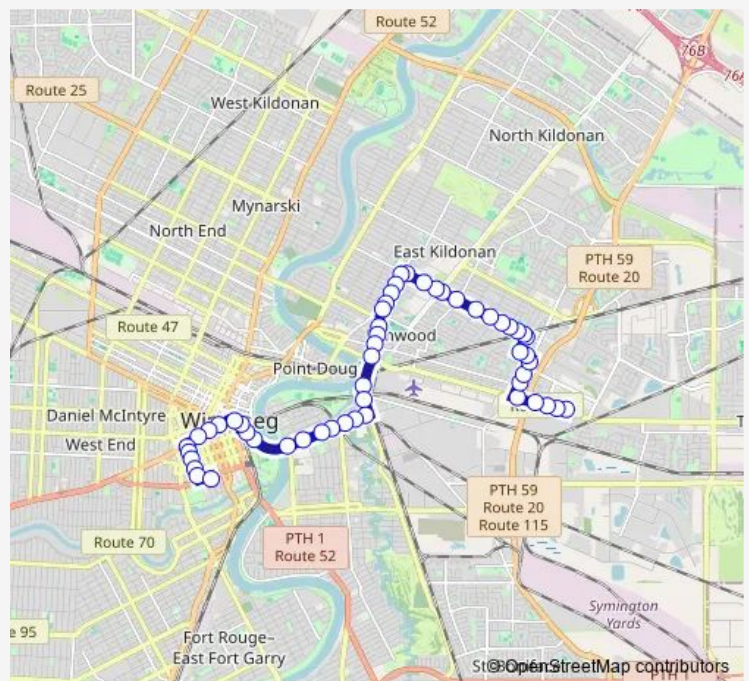

# Bus 43 Munroe

[Go to website](#)

**Direction**  
 Southbound Carlton at Broadway — Northbound Kildonan Place Terminal at Kildonan Place (43, 89, 90 N Transcona)  
 54 stops  
[Open route schedule](#)

- Southbound Carlton at Broadway
- Southbound Carlton at Assiniboine
- Northbound Edmonton at Assiniboine
- Northbound Edmonton at Broadway
- Northbound Memorial at Broadway
- Northbound Memorial at York
- Northbound Vaughan at St. Mary
- Northbound Vaughan at Graham (The Bay)
- Northbound Vaughan at Portage South
- Eastbound Portage at Edmonton (Portage Place)
- Eastbound Portage at Donald (Canada Life Centre)
- Eastbound Portage at Fort
- Eastbound Portage at Main
- Southbound Westbrook at William Stephenson
- Eastbound William Stephenson at Canadian Museum for Human Rights
- Eastbound Provencher at Tache
- Eastbound Provencher at St. Joseph
- Eastbound Provencher at Aulneau
- Eastbound Provencher at Langevin
- Eastbound Provencher at St. Jean Baptiste

**Route info**

Direction: Southbound Carlton at Broadway  
 Stops: 54  
 Trip Duration: 0 hour 41 min

43 — Munroe

Eastbound Provencher at Des Meurons

Eastbound Provencher at Sprague

Eastbound Provencher at La Fleche

## Route info

Direction: Northbound Kildonan Place Terminal at Kildonan Place (43, 89, 90 N Transcona)

Stops: 53

Trip Duration: 0 hour 37 min

Southbound Watt at Bowman

Southbound Watt at Harbison

Southbound Watt at Union

Southbound Watt at Thames

Southbound Watt at Tweed

Southbound Watt at Talbot

Southbound Watt at Nairn

Southbound Archibald at La Verendrye North

Southbound Archibald at La Verendrye

Westbound Provencher at La Fleche