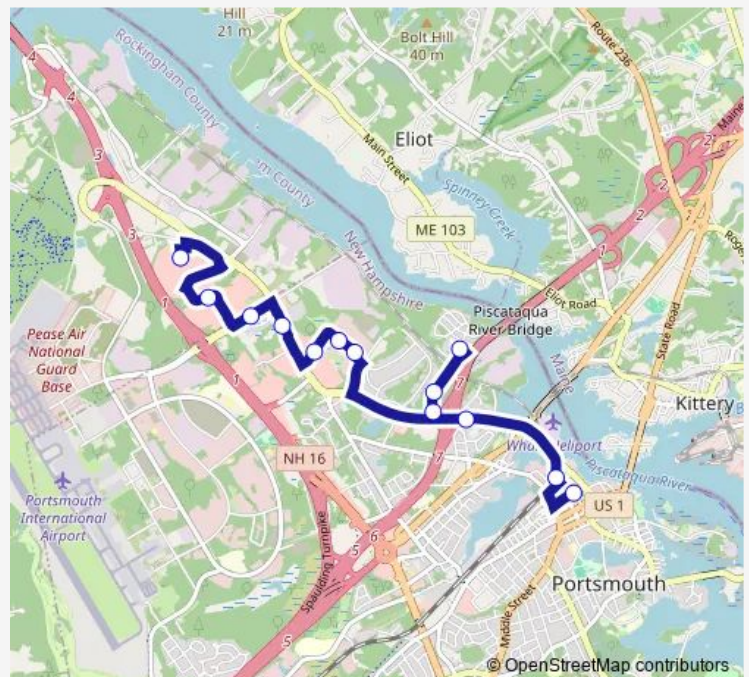

Wednesday 06:45-20:30

Thursday 06:45-20:30

Friday 06:45-20:30

Saturday 06:45-20:30

Sunday —

Route info

Direction: Fox Run Mall

Stops: 13

Trip Duration: 0 hour 19 min

Direction

Hanover Station — Fox Run Mall

18 stops

[Open route schedule](#)

Hanover Station

Russell St. (Sheraton Harborside)

Market St. / I-95 Outbound

Saturday 10:00-20:00

Sunday —

Route info

Direction: Hanover Station

Stops: 18

Trip Duration: 0 hour 30 min

Direction

Hanover Station — Fox Run Mall

Saturday 07:00-19:00

Sunday —

Route info

Direction: Hanover Station

Stops: 20

Trip Duration: 0 hour 30 min

43 Bus time schedules and route maps are available in an offline PDF at busmaps.com. Use the busmaps.com website to see live bus times, train schedule or subway schedule, and step-by-step directions for all public transit in Dover