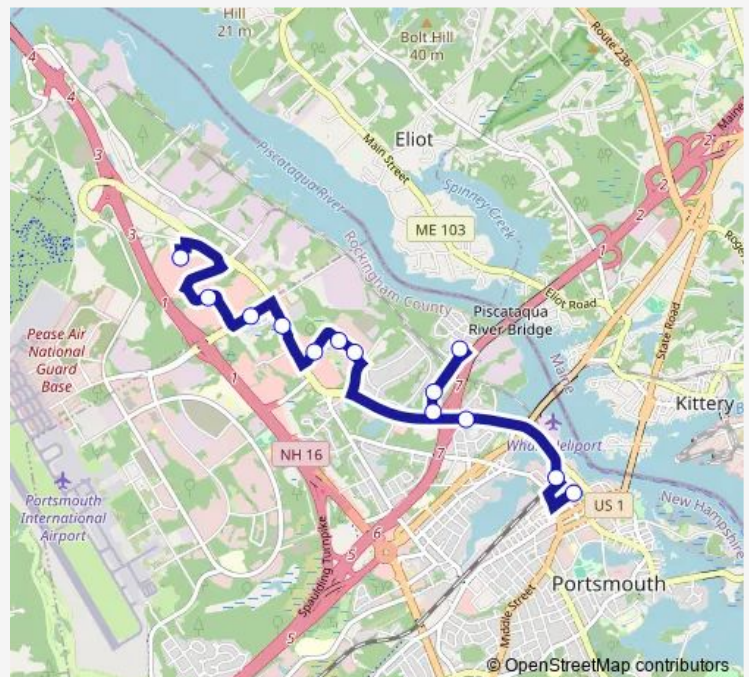

Wednesday 06:45-20:30

Thursday 06:45-20:30

Friday 06:45-20:30

Saturday 06:45-20:30

Sunday —

Route info

Direction: Fox Run Mall

Stops: 13

Trip Duration: 0 hour 27 min

Direction

Hanover Station — Fox Run Mall

18 stops

[Open route schedule](#)

Hanover Station

Russell St. (Sheraton Harborside)

Market St. / I-95 Outbound

Market St. / Kearsarge Way

Falkland Pl / Kearsarge Way (Atlantic Heights)

Kearsarge Way / Mangrove St.

Portsmouth Blvd. / Shearwater Dr.

215 Commerce Way

175 Commerce Way

Commerce Way (Marshalls Plaza) Outbound

Saturday 07:00-19:00

Sunday —

Route info

Direction: Hanover Station

Stops: 20

Trip Duration: 0 hour 30 min

43 Bus time schedules and route maps are available in an offline PDF at busmaps.com. Use the busmaps.com website to see live bus times, train schedule or subway schedule, and step-by-step directions for all public transit in Dover