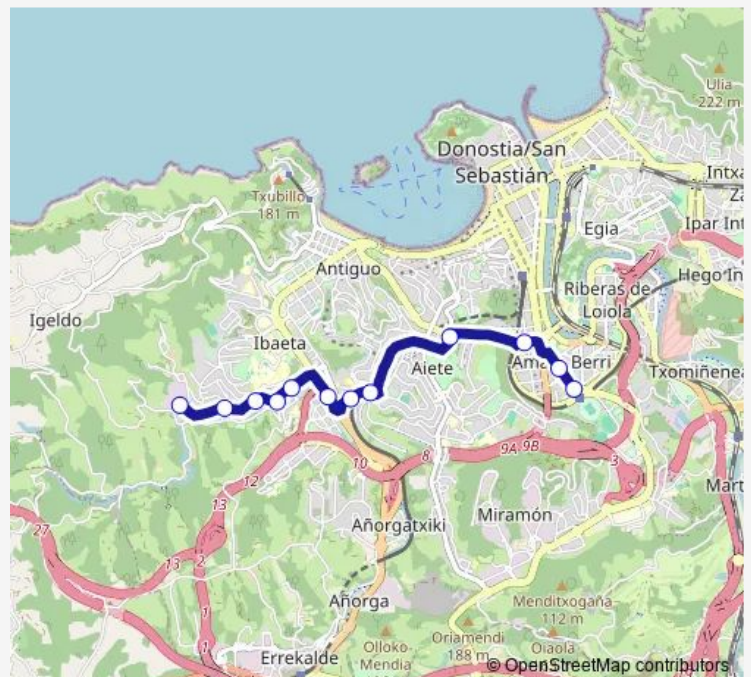

Tuesday 06:40-19:10

Wednesday 06:40-19:10

Thursday 06:40-19:10

Friday 06:40-19:10

Saturday —

Sunday —

**Route info**

Direction: Madrid 28

Stops: 16

Trip Duration: 0 hour 18 min

43 — Anoeta-Igara

## Route schedule

Igara — Madrid 28

Monday 07:00-19:30

Tuesday 07:00-19:30

Wednesday 07:00-19:30

Thursday 07:00-19:30

Friday 07:00-19:30

Saturday —

## Route info

Direction: Igara

Stops: 12

Trip Duration: 0 hour 14 min

43 Bus time schedules and route maps are available in an offline PDF at [busmaps.com](https://busmaps.com). Use the [busmaps.com](https://busmaps.com) website to see live bus times, train schedule or subway schedule, and step-by-step directions for all public transit in San Sebastian