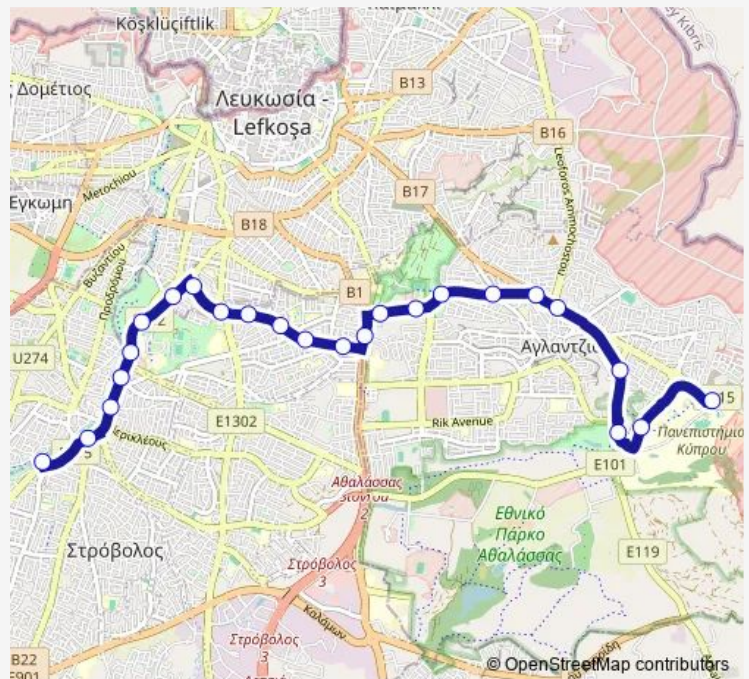

Larnakos - Parnithos

Larnakos - Irakleous

Athalassas - Omonoias

Route schedule

Strovolos Station — University of Cyprus - North Campus Entrance

Monday 06:00-22:00

Tuesday 06:00-22:00

Wednesday 06:00-22:00

Thursday 06:00-22:00

Friday 06:00-22:00

Saturday —

Sunday —

Route info

Direction: Strovolos Station

Stops: 24

Trip Duration: 0 hour 20 min

43 — Strovolos Station - Univ. of Cyprus

Ave. Athalassis - UCY Student Halls 1

University of Cyprus - Oceanography Center

University of Cyprus - North Campus Entrance

Direction

University of Cyprus - North Campus Entrance — Strovos Station

26 stops

[Open route schedule](#)

University of Cyprus - North Campus Entrance

University of Cyprus - Parking Place

University of Cyprus - University House

Ave. Athalassis - UCY Student Halls 2

Athalassas - Eleftheriou Venizelou