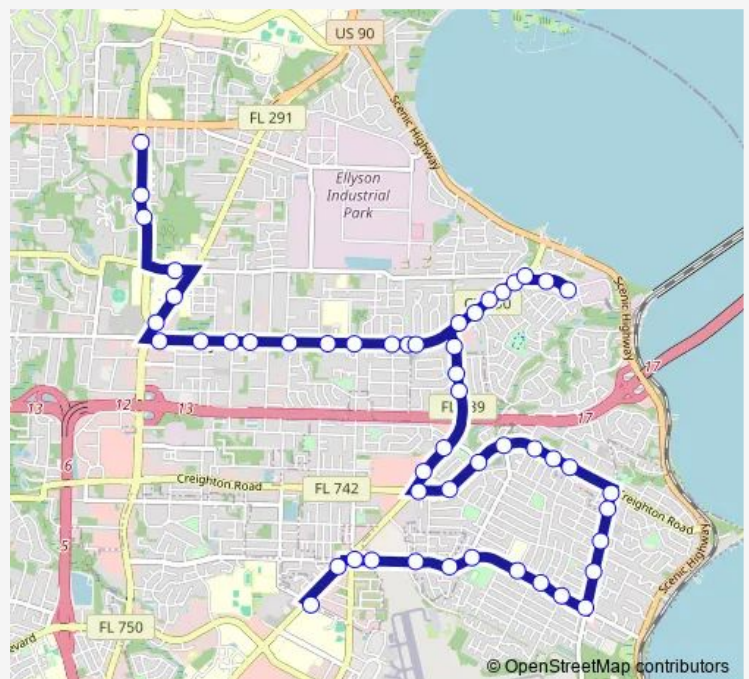

Direction

Univ Pkwy & Target Shoppin Center — PSC Transfer Station

51 stops

[Open route schedule](#)

Univ Pkwy & Target Shoppin Center

Univ Pkwy & Constitutionnal Place

University Pkwy North Of Governors Dr.

Johnson Ave @ West Florida Cancer Center

Davis Hwy @ West Florida Hospital

Davis Hwy & Univesity Pkwy

Olive Rd & Academy Sports & Outdoors

Olive Rd & Graves Rd

Olive Rd & Lawton Street

Olive Rd & Carl Dean Street

Olive Rd & Chapperal Dr

Olive Rd & Meadowrun Apt

Olive Rd & Kingswood Ct

Olive Rd & Boyd Ave

Olive Rd & Hendrix Ave

Olive Rd & Ridgfield Rd

9Th Ave & Northpoint Blvd

Olive Rd & Squire Rd

Olive Rd. & Harbour Square Dr.

Old Spanish Trail & Mooring Apts

Old Spanish Trail & Mooring Apts

Route schedule

Univ Pkwy & Target Shoppin Center — PSC Transfer Station

Monday 06:12-18:12

Tuesday 06:12-18:12

Wednesday 06:12-18:12

Thursday 06:12-18:12

Friday 06:12-18:12

Saturday 06:12-18:12

Sunday 06:12-18:12

Route info

Direction: Univ Pkwy & Target Shoppin Center

Stops: 51

Trip Duration: 0 hour 43 min