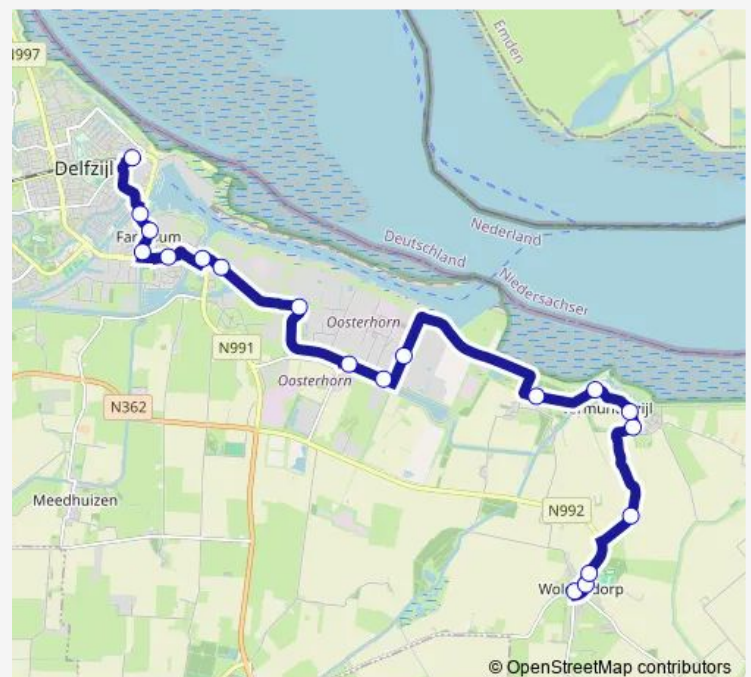

Route schedule

Delfzijl, Station (perron C) — Woldendorp, Zwaagweg

Monday 07:00-18:34

Tuesday 07:00-18:34

Wednesday 07:00-18:34

Thursday 07:00-18:34

Friday 07:00-18:34

Saturday —

Sunday —

Route info

Direction: Delfzijl, Station (perron C)

Stops: 18

Trip Duration: 0 hour 24 min

© OpenStreetMap contributors

■ 43 — Siddeburen - Delfzijl

BusMaps