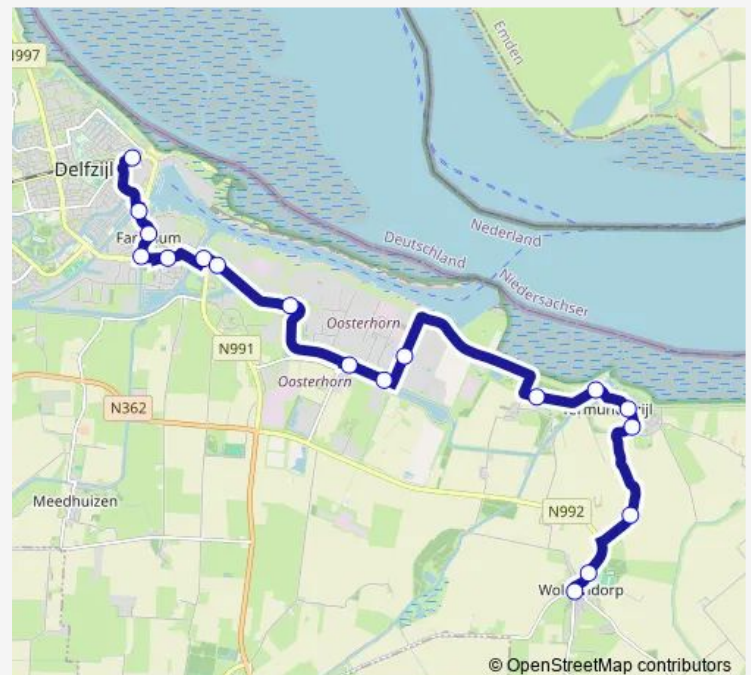

Heveskes, Oosterhorn Akzo

Farmsum, Eemssluis

Farmsum, Rengersweg

Farmsum, H. Jagerstraat

Farmsum, Kerk

Farmsum, Nieuwstad

Delfzijl, Station (perron C)

### Route schedule

Woldendorp, Zwaagweg — Delfzijl, Station (perron C)

Monday 06:28-17:59

Tuesday 06:28-17:59

Wednesday 06:28-17:59

Thursday 06:28-17:59

Friday 06:28-17:59

Saturday —

### Route info

Direction: Woldendorp, Zwaagweg

Stops: 19

Trip Duration: 0 hour 27 min

■ 43 — Siddeburen - Delfzijl

## Route schedule

Delfzijl, Station (perron C) — Woldendorp, Zwaagweg

Monday 07:00-18:34

Tuesday 07:00-18:34

Wednesday 07:00-18:34

Thursday 07:00-18:34

Friday 07:00-18:34

Saturday —