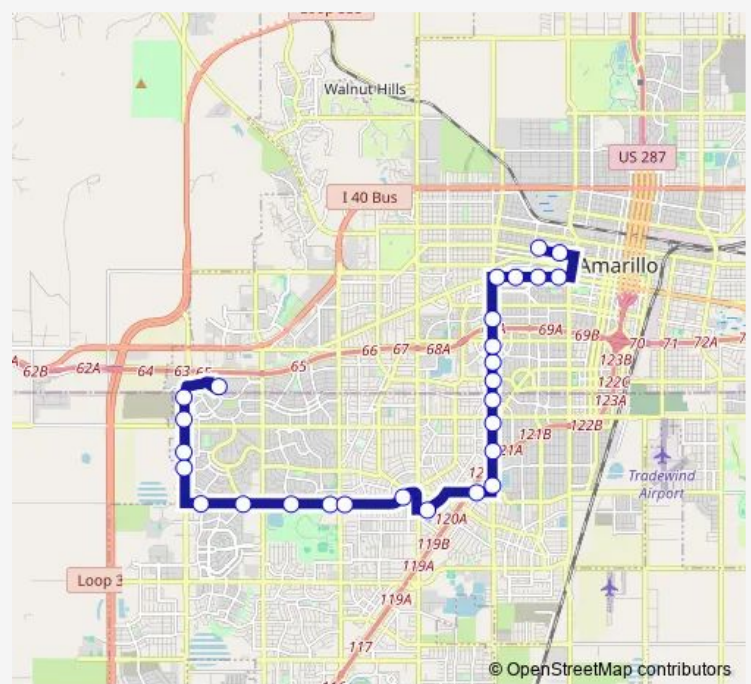

S Georgia St & S Austin St (Wolflin Village)

S Georgia St & Stanley St (Wolflin Village)

Route schedule

Westgate Mall Entrance 4 — W 6th Ave & Bowie St (Transfer Station)

Monday 06:36-18:40

Tuesday 06:36-18:40

Wednesday 06:36-18:40

Thursday 06:36-18:40

Friday 06:36-18:40

Saturday 07:07-18:40

Sunday 07:07-18:40

Route info

Direction: Westgate Mall Entrance 4

Stops: 27

Trip Duration: 0 hour 50 min

43 — Georgia / Southwest 45th / Westgate Mall

S Georgia St & SW 16th Ave (St Andrews Episcopal Church)

SW 10th Ave & S Brian St

SW 10th Ave & S Milam St

SW 10th Ave & Bryan

SW 10th Ave & S Hayden St

Wednesday 07:00-18:00

Thursday 07:00-18:00

Friday 07:00-18:00

Saturday 07:30-18:00

Sunday 07:30-18:00

Route info

Direction: W 6th Ave & Bowie St (Transfer Station)

Stops: 25