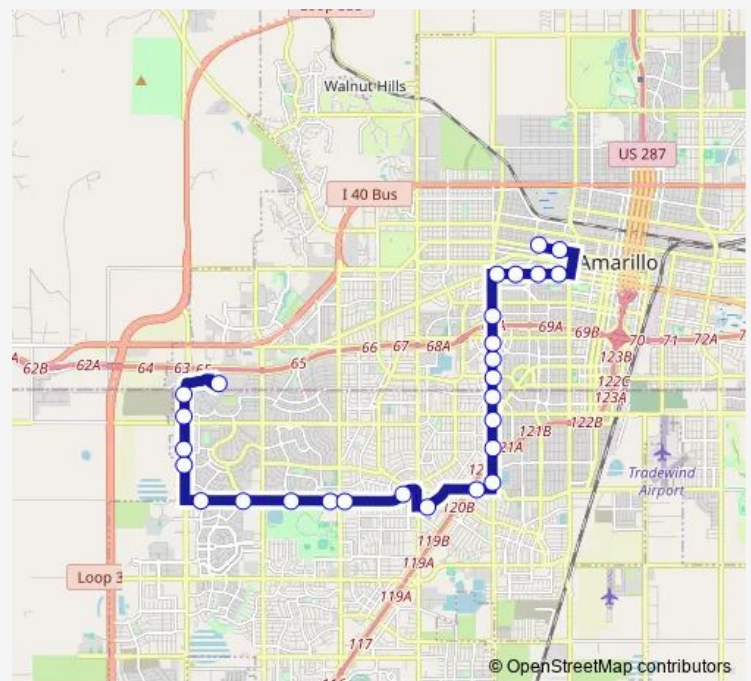

S Georgia St & S Austin St (Wolflin Village)

S Georgia St & Stanley St (Wolflin Village)

Route schedule

Westgate Mall Entrance 4 — W 6th Ave & Bowie St (Transfer Station)

Monday 06:36-18:40

Tuesday 06:36-18:40

Wednesday 06:36-18:40

Thursday 06:36-18:40

Friday 06:36-18:40

Saturday 07:07-18:40

Sunday 07:07-18:40

Route info

Direction: Westgate Mall Entrance 4

Stops: 27

Trip Duration: 0 hour 50 min

43 — Georgia / Southwest 45th / Westgate Mall

S Georgia St & SW 16th Ave (St Andrews Episcopal Church)

SW 10th Ave & S Brian St

SW 10th Ave & S Milam St

SW 10th Ave & Bryan

SW 10th Ave & S Hayden St

Wednesday 07:00-18:00

Thursday 07:00-18:00

Friday 07:00-18:00

Saturday 07:30-18:00

Sunday 07:30-18:00

Route info

Direction: W 6th Ave & Bowie St (Transfer Station)

Stops: 25