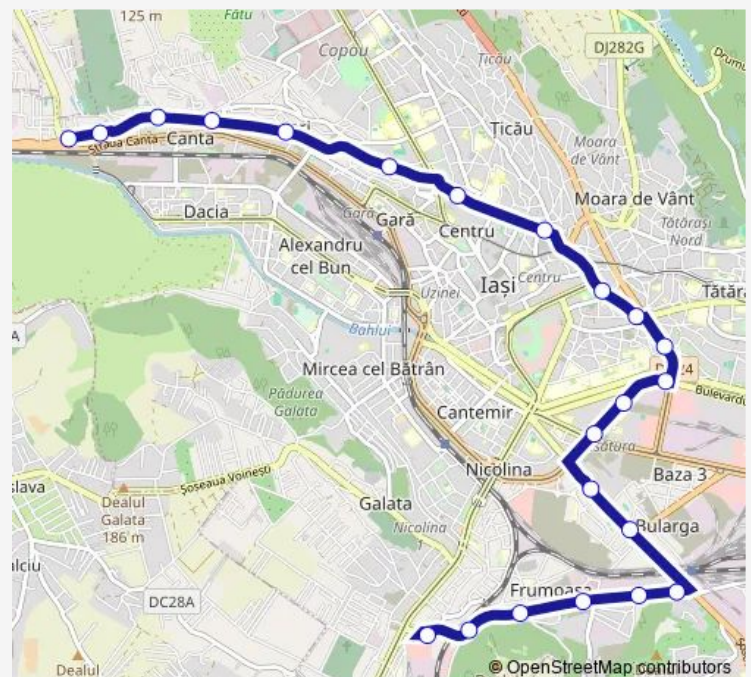

### Route info

Direction: C.U.G. I

Stops: 22

Trip Duration: 0 hour 36 min