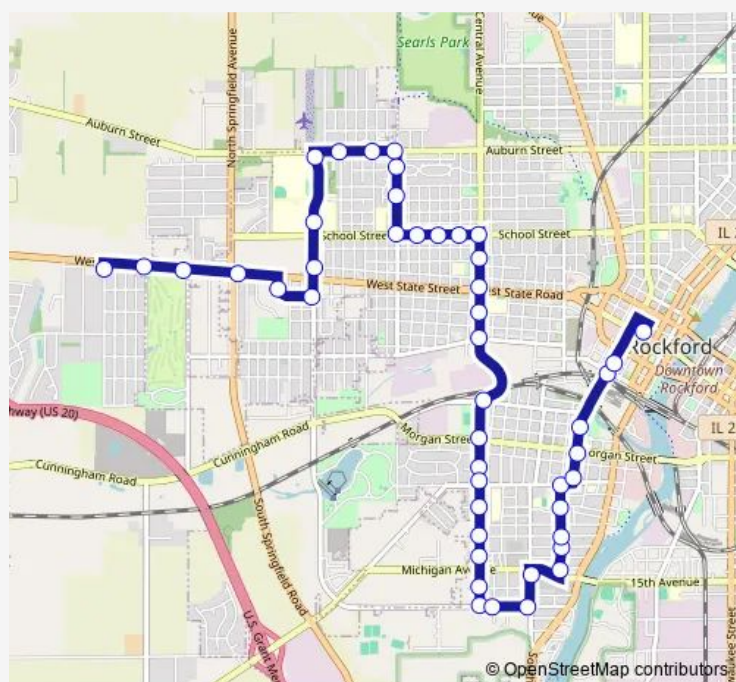

### Route schedule

Euclid Shell Station-E-Inbound — Downtown Transfer Center

Monday 09:35-16:35

Tuesday 09:35-16:35

Wednesday 09:35-16:35

Thursday 09:35-16:35

Friday 09:35-16:35

Saturday —

### Route info

Direction: Euclid Shell Station-E-Inbound

Stops: 46

Trip Duration: 0 hour 35 min

43 — West State & Clifton

Central Chestnut-NWC-Inbound

Central Preston-NWC-Inbound

Central Cunningham-NWC-Inbound

## Direction

Downtown Transfer Center — Euclid Shell Station-E-Inbound

32 stops

[Open route schedule](#)

Downtown Transfer Center

Mulberry Horsman-NEC-Outbound

Mulberry Kilburn-NEC-Outbound

W State Lakin Terrace-NEC-Outbound

## Route schedule

Downtown Transfer Center — Euclid Shell Station-E-Inbound

Monday 09:15-16:15

Tuesday 09:15-16:15

Wednesday 09:15-16:15

Thursday 09:15-16:15

Friday 09:15-16:15

Saturday —