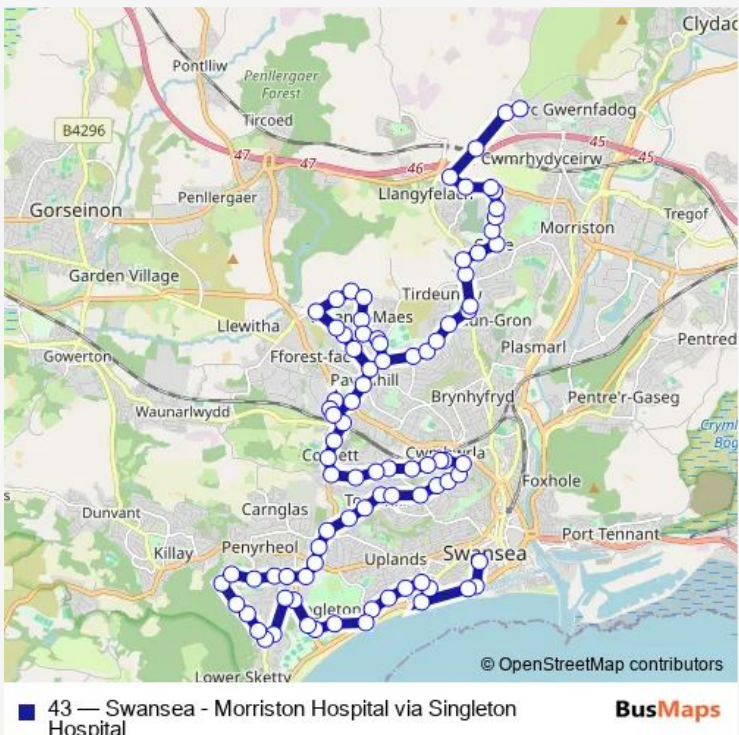

Bus 43 Swansea - Morriston Hospital via Singleton Hospital

[Go to website](#)

Direction
 Swansea Bus Station Stand X — Morriston Hospital Main Entrance
 87 stops
[Open route schedule](#)

- Swansea Bus Station Stand X
- Civic Centre (via Ramp) 2
- Civic Centre Level Access 4
- The Slip
- Swansea Crown Court
- St Helens Crescent
- King Edward Road Shops
- St Gabriel's Church
- Brynmill Roundabout
- Brynmill Lane
- Swansea University Campus
- Singleton Hospital (Main Entrance)
- Singleton Hospital (Sketty Lane)
- Sketty Green
- Derwen Fawr Road
- Coed Celyn Road
- Saunders Way Lower
- Hendy Close
- Valley View
- Saunders Way Upper
- Sports & Social Club

Route schedule
 Swansea Bus Station Stand X — Morriston Hospital Main Entrance

Monday	07:52-17:20
Tuesday	07:52-17:20
Wednesday	07:52-17:20
Thursday	07:52-17:20
Friday	07:52-17:20
Saturday	07:52-17:20
Sunday	—

Route info
 Direction: Swansea Bus Station Stand X
 Stops: 87
 Trip Duration: 1 hour 26 min

Aneurin Way

Hen Dderwen

Sketty Park Drive

Admirals Walk

De-La-Beche Road

Sketty Cross 2

Sketty Library

Route info

Direction: Morrison Hospital Main Entrance

Stops: 70

Trip Duration: 1 hour 11 min

Woodford Road Upper

Woodford Road Shops

Woodford Road Lower

Cadlewood Road