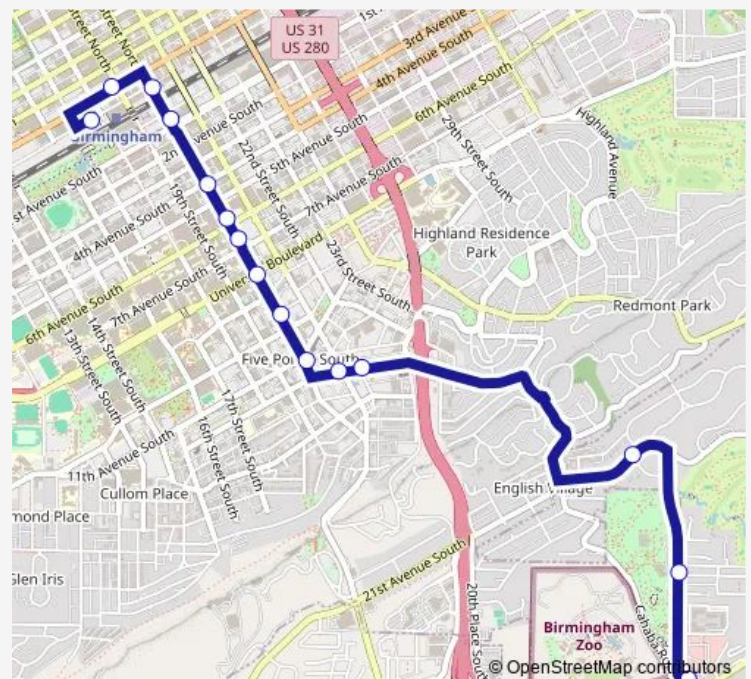

Fairway Dr & Somerset Circle

Highland Ave & 21st Pl

Highland & RAJ Blvd

20th St S & 11th Ave S

20th St S & 10th Ave S

20th St S & University Blvd

20th Street & 7th Ave South

20th St S & 6th Ave S

20th St S & 4th Ave S

20th St S & Powell Ave

20th St S & Morris Ave

1st Ave & 19th St N

Central Station

Route schedule

Mountain Brook Village — Central Station

Monday 07:15-18:55

Tuesday 07:15-18:55

Wednesday 07:15-18:55

Thursday 07:15-18:55

Friday 07:15-18:55

Saturday —

Sunday —

Route info

Direction: Mountain Brook Village

Stops: 15

Trip Duration: 0 hour 20 min

■ 43 — Zoo

BusMaps

Direction

Central Station — Mountain Brook Village

14 stops

[Open route schedule](#)