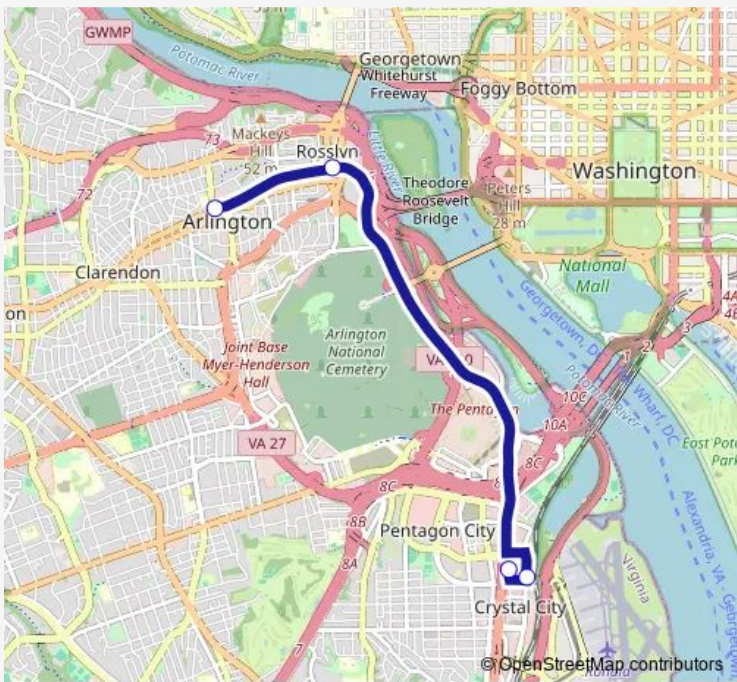

# Bus 43 Courthouse-Rosslynn-Crystal Cty

[Go to website](#)

**Direction**  
 S Bell ST SB AT Crystal City Station BAY A — Wilson Blvd WB @ N Veitch ST Ns  
 4 stops  
[Open route schedule](#)

- S Bell ST SB AT Crystal City Station BAY A
- Crystal DR NB @ 18th ST S FS-Transitway Station E
- Wilson Blvd WB @ N Moore ST Fs
- Wilson Blvd WB @ N Veitch ST Ns

Route schedule

S Bell ST SB AT Crystal City Station BAY A — Wilson Blvd WB @ N Veitch ST Ns

Monday	06:02-22:36
Tuesday	06:02-22:36
Wednesday	06:02-22:36
Thursday	06:02-22:36
Friday	06:02-23:36
Saturday	—
Sunday	—

**Route info**

Direction: S Bell ST SB AT Crystal City Station BAY A

Stops: 4

Trip Duration: 0 hour 15 min

### Direction

Clarendon Blvd EB @ N Uhle ST Courthouse Station — S  
Bell ST SB AT Crystal City Station BAY A

3 stops

[Open route schedule](#)

Clarendon Blvd EB @ N Uhle ST Courthouse Station

Wilson Blvd EB @ Fort Myer DR Ns