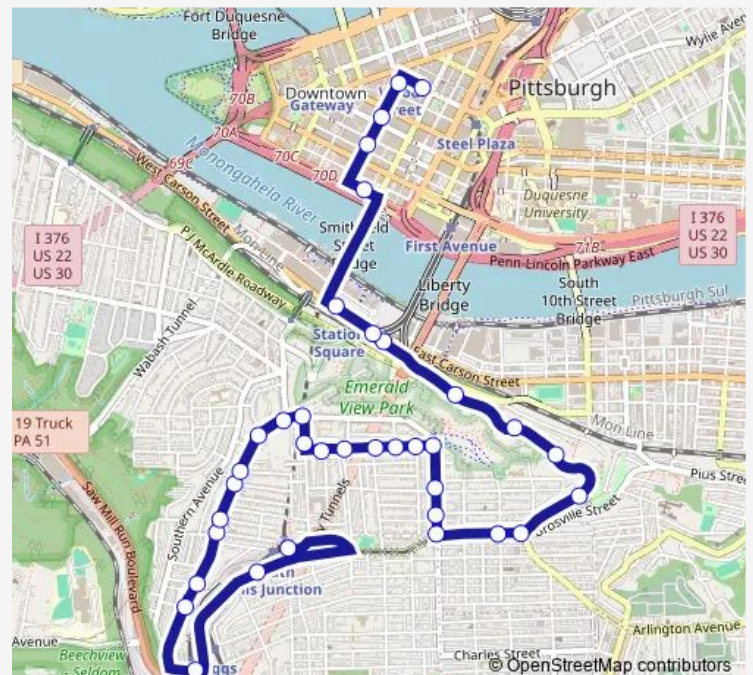

Beltzhoover AVE + Edgemont

### Route schedule

SHJ BUS Turnaround Shelter — Sixth AVE + Smithfield

Monday 05:58-23:33

Tuesday 05:58-23:33

Wednesday 05:58-23:33

Thursday 05:58-23:33

Friday 05:58-23:33

Saturday 06:22-23:22

### Route info

Direction: SHJ BUS Turnaround Shelter

Stops: 36

Trip Duration: 0 hour 22 min

43 — Bailey

Beltzhoover AVE + Warrington

Warrington AVE AT Allen St

Warrington AVE + Arlington