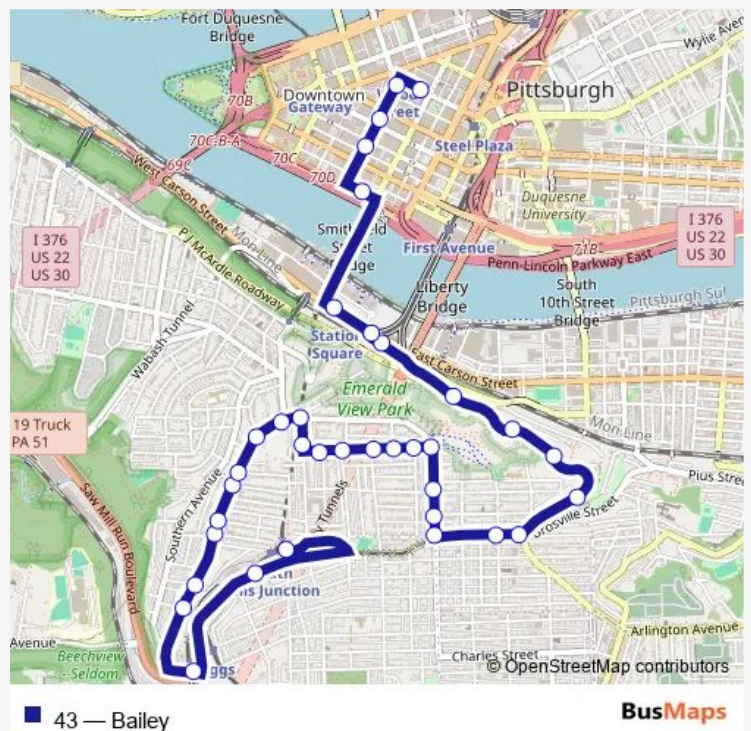

### Route schedule

SHJ BUS TURNAROUND SHELTER — SIXTH AVE + SMITHFIELD

|           |             |
|-----------|-------------|
| Monday    | 05:58-23:33 |
| Tuesday   | 05:58-23:33 |
| Wednesday | 05:58-23:33 |
| Thursday  | 05:58-23:33 |
| Friday    | 05:58-23:33 |
| Saturday  | 06:22-23:22 |
| Sunday    | 07:08-22:08 |

### Route info

Direction: SHJ BUS TURNAROUND SHELTER

Stops: 36

Trip Duration: 0 hour 23 min

Beltzhoover AVE + Warrington

WARRINGTON AVE + ALLEN

WARRINGTON AVE + ARLINGTON

Arlington AVE + #1047

## Route info

Direction: SIXTH AVE + SMITHFIELD

Stops: 32

Trip Duration: 0 hour 25 min

Boggs AVE + Paul

Boggs AVE + Lelia

Boggs AVE + Soffel

BOGGS AVE + MINSINGER ST