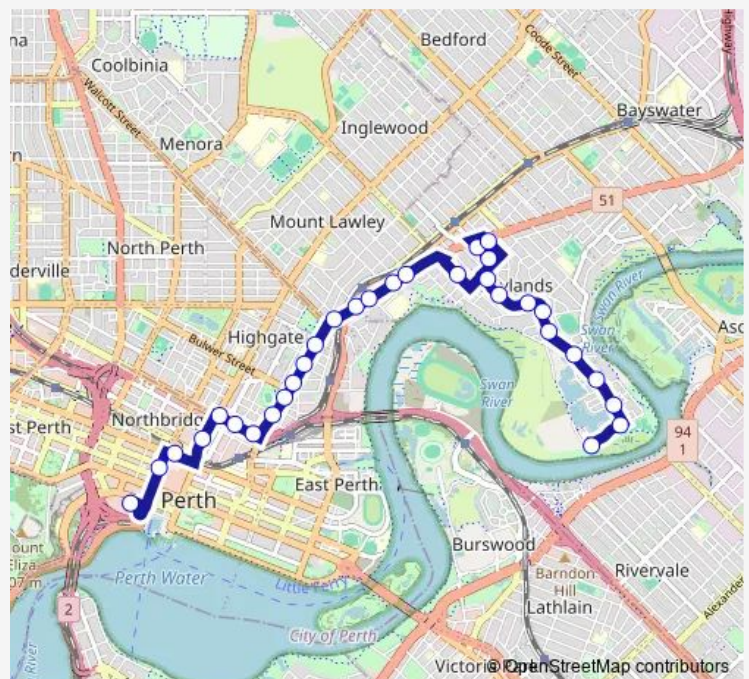

### Route schedule

Elizabeth Quay Bus Stn Stand A4 — Boat Ramp Rd After Clarkson Rd

Monday 07:30-22:25

Tuesday 07:30-22:25

Wednesday 07:30-22:25

Thursday 07:30-22:25

Friday 07:30-22:25

Saturday 07:25-22:25

### Route info

Direction: Elizabeth Quay Bus Stn Stand A4

Stops: 31

Trip Duration: 0 hour 32 min

Peninsula Rd After East St

Peninsula Rd After East St

Peninsula Rd After Kirkham Hill Tce

Peninsula Rd Before Richard St

## Direction

Boat Ramp Rd After Clarkson Rd — Elizabeth Quay Bus Stn Stand A4

32 stops

[Open route schedule](#)

Boat Ramp Rd After Clarkson Rd

Clarkson Rd Before Tranby Rd

Tranby Rd Before Dakota Ave

Peninsula Rd Before Airways Blvd

## Route info

Direction: Boat Ramp Rd After Clarkson Rd

Stops: 32

Trip Duration: 0 hour 35 min

Lord St After Brewer St

Newcastle St After Lord St

Newcastle St After Pier St

Beaufort St Before Aberdeen St