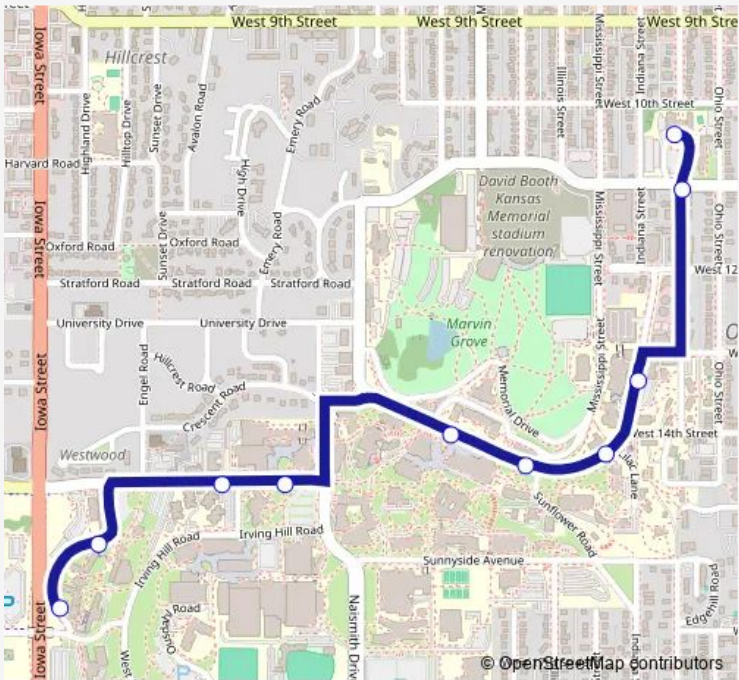

## Bus 43 Red Circulator

[Go to website](#)

**Direction**  
 381 - Oswald Hall — 277 - GSP & Corbin

10 stops

[Open route schedule](#)

- 381 - Oswald Hall
- 380 - Lewis & Self Halls
- 370 - Jayhawker Towers
- 371 - Green Hall
- 456 - Wescoe Hall
- 382 - Stauffer-Flint Hall
- 168 - Fraser Hall
- 171 - Kansas Union
- 286 - 11th @ Louisiana
- 277 - GSP & Corbin

Route schedule

381 - Oswald Hall — 277 - GSP & Corbin

Monday	07:10-17:24
Tuesday	07:10-17:24
Wednesday	07:10-17:24
Thursday	07:10-17:24
Friday	07:08-17:24
Saturday	—
Sunday	—

Route info

Direction: 381 - Oswald Hall

Stops: 10

Trip Duration: 0 hour 16 min

■ 43 — Red Circulator **BusMaps**

**Direction**

277 - GSP &amp; Corbin — 381 - Oswald Hall

12 stops

[Open route schedule](#)

277 - GSP &amp; Corbin

**Route info**

Direction: 277 - GSP &amp; Corbin

Stops: 12

Trip Duration: 0 hour 18 min

43 Bus time schedules and route maps are available in an offline PDF at [busmaps.com](http://busmaps.com). Use the [busmaps.com](http://busmaps.com) website to see live bus times, train schedule or subway schedule, and step-by-step directions for all public transit in Lawrence