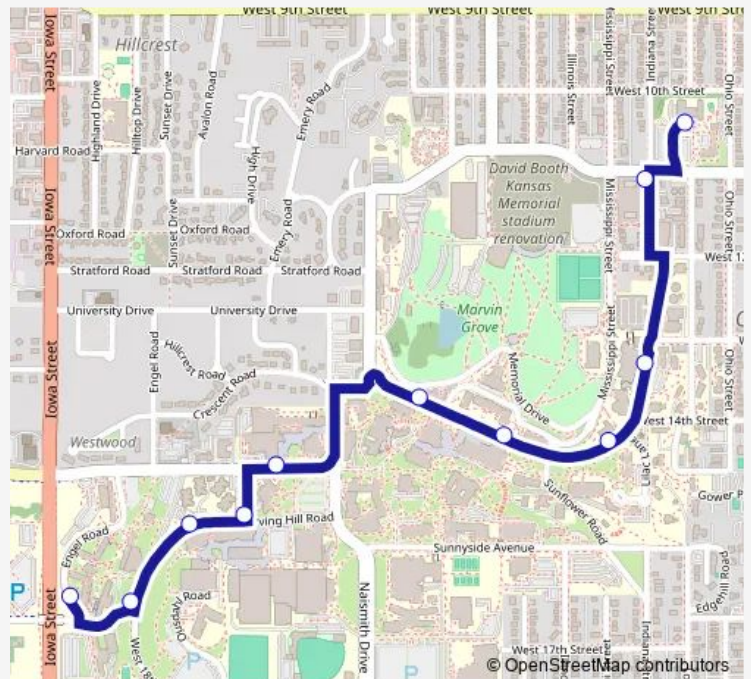

Bus 43 Red Circulator

[Go to website](#)

Direction
 277 - GSP & Corbin — 381 - Oswald Hall

11 stops

[Open route schedule](#)

- 277 - GSP & Corbin
- 357 - Indiana @ 11th
- 173 - Kansas Union
- 166 - Lippincott Hall
- 373 - Bailey Hall
- 455 - Snow Hall
- 369 - Learned Hall (Engineering)
- 386 - Burdick @ Irving Hill
- 397 - Irving Hill @ Burdick
- 396 - Irving Hill @ 18th
- 381 - Oswald Hall

Route schedule

277 - GSP & Corbin — 381 - Oswald Hall

Monday	07:13-17:34
Tuesday	07:13-17:34
Wednesday	07:13-17:34
Thursday	07:13-17:34
Friday	07:15-17:15
Saturday	—
Sunday	—

Route info

Direction: 277 - GSP & Corbin

Stops: 11

Trip Duration: 0 hour 16 min

43 — Red Circulator

Direction

381 - Oswald Hall — 277 - GSP & Corbin

10 stops

[Open route schedule](#)

381 - Oswald Hall

Saturday —

Sunday —

Route info

Direction: 381 - Oswald Hall

Stops: 10

Trip Duration: 0 hour 16 min

43 Bus time schedules and route maps are available in an offline PDF at busmaps.com. Use the busmaps.com website to see live bus times, train schedule or subway schedule, and step-by-step directions for all public transit in Lawrence