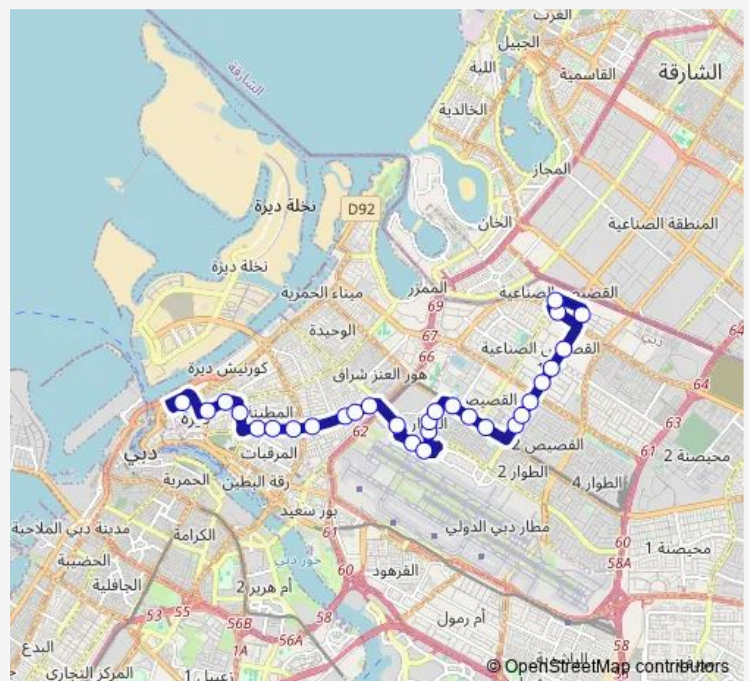

Abu Hail Metro Bus Stop B

Traffic Police Department 1

Airport Terminal 2, Departure

Airport Terminal 2, Arrival

Al Twar 1, Street 16A-1

Al Twar 1, Street 16C-1

Al Twar 1, DM Accomadation 1

Ministry of Information 1

Al Nahda Metro Bus Stop 1

Al Twar, Union Cooperative Society

Al Khulafaa Al Rashideen Boys School 1

Route schedule

Gold Souq Bus Station 5 — Al Qusais Industrial Area 2 Terminus

Monday	05:30-21:25
Tuesday	05:30-21:25
Wednesday	05:30-21:25
Thursday	05:30-21:25
Friday	05:30-21:25
Saturday	05:30-22:00
Sunday	05:30-22:00

Route info

Direction: Gold Souq Bus Station 5

Stops: 29

Trip Duration: 1 hour 10 min

Dubai Grand Hotel 1

Damascus Road 1-2

Damascus Road 2-2

Damascus Road 3-2

Saturday 06:10-21:49

Sunday 06:04-21:45

Route info

Direction: Al Qusais Industrial Area 2 Terminus

Stops: 31

Trip Duration: 1 hour 8 min

Reef Mall 2

Salah Al Din Metro Bus Stop 2