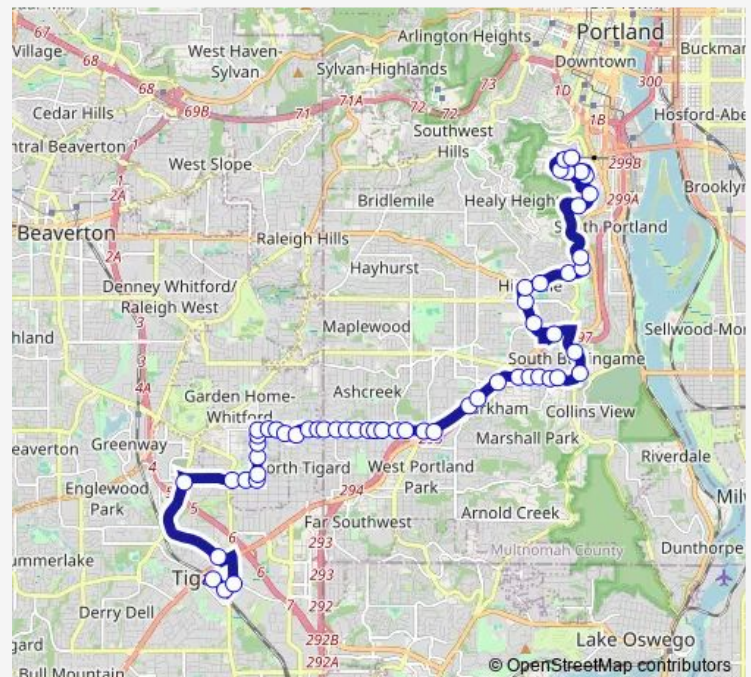

SW 80th & Cedarcrest

SW 80th & Birch

SW 80th & Taylors Ferry

SW Taylors Ferry & 78th Pl

SW Taylors Ferry & 75th

SW Taylors Ferry & 74th

7100 Block SW Taylors Ferry

SW Taylors Ferry & 69th

Thursday 04:44-24:00

Friday 04:44-24:00

Saturday 04:44-24:00

Sunday 04:44-24:00

Route info

Direction: Tigard Transit Center

Stops: 56

Trip Duration: 0 hour 46 min

43 — Taylors Ferry/Marquam Hill

SW Taylors Ferry & 60th

SW Taylors Ferry & 57th

SW Taylors Ferry & 55th

SW Taylors Ferry & 53rd

SW Taylors Ferry & 52nd

SW Taylors Ferry & 48th

SW Taylors Ferry & 46th

SW Taylors Ferry & Capitol Hwy

Barbur Transit Center

SW Barbur & Alice

SW Barbur & 30th

SW Barbur & 26th Ave

SW Spring Garden & 20th

SW Spring Garden & 17th

SW Spring Garden & 14th